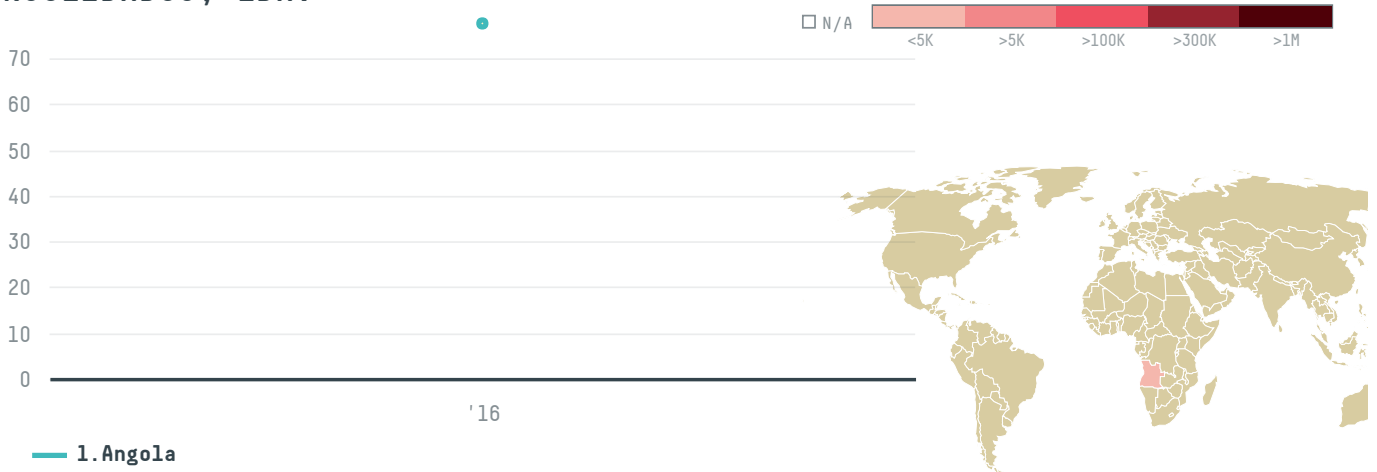

TOP DESTINATION COUNTRIES OF PALM OIL IMPORTED BY GRUPO ALIMENTAR CONSOLIDADOS, LDA:

Trase is a partnership between

In collaboration with

Donors

This website uses cookies to provide you with an improved user experience. By continuing to browse this site, you consent to the use of cookies and similar technologies. Please visit our [privacy policy](#) for further details.

I AGREE