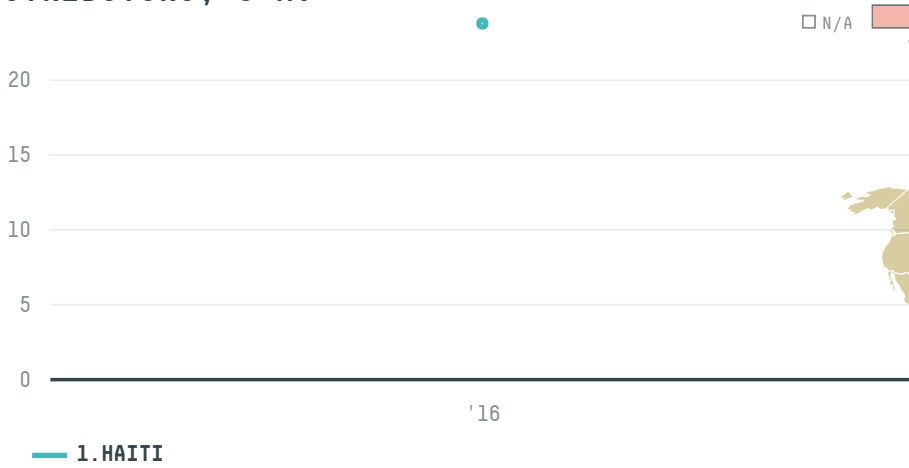

TOP DESTINATION COUNTRIES OF PALM OIL IMPORTED BY ASSOCIATED FOOD DISTRIBUTORS, S A:

Trase is a partnership between

In collaboration with

Donors

This website uses cookies to provide you with an improved user experience. By continuing to browse this site, you consent to the use of cookies and similar technologies. Please visit our [privacy policy](#) for further details.

I AGREE