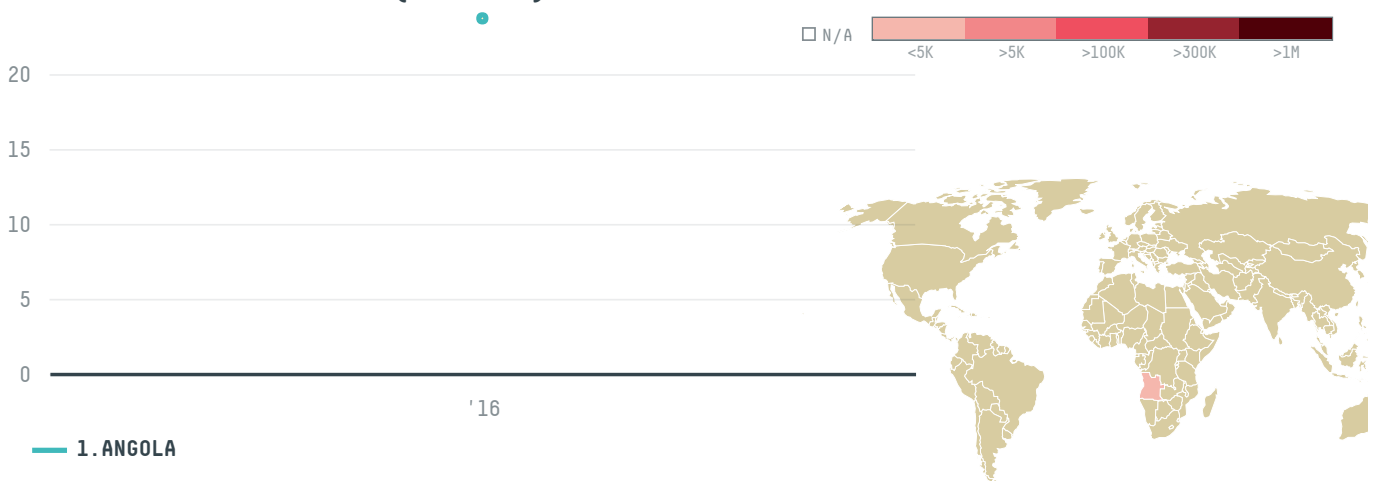

TOP DESTINATION COUNTRIES OF PALM OIL IMPORTED BY SICAM LDA (FILIAL):

This website uses cookies to provide you with an improved user experience. By continuing to browse this site, you consent to the use of cookies and similar technologies. Please visit our [privacy policy](#) for further details.

I AGREE