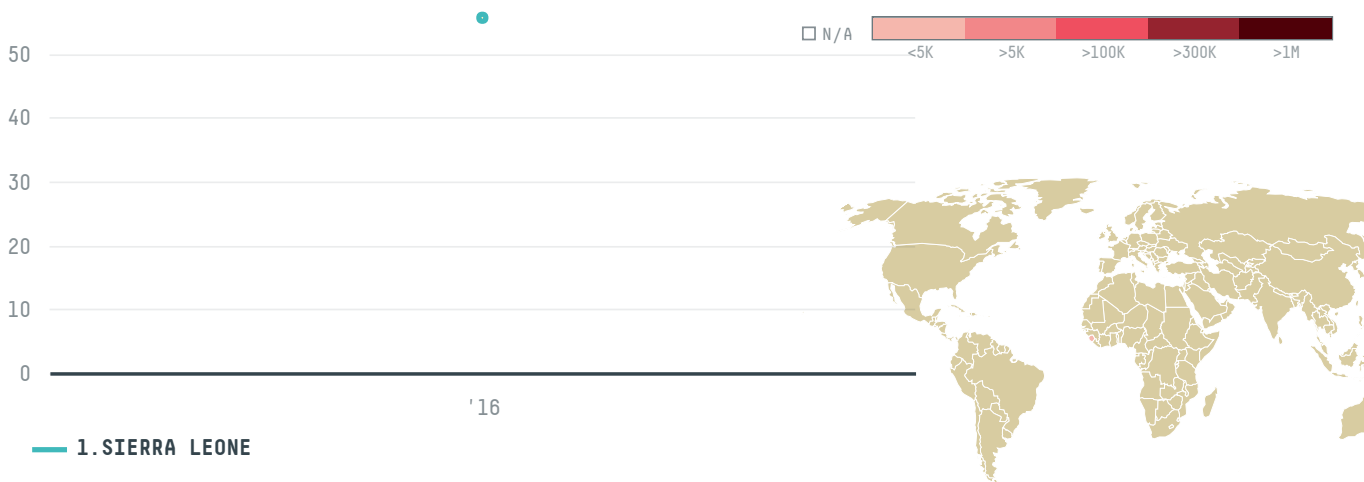

TOP DESTINATION COUNTRIES OF PALM OIL IMPORTED BY SM OFFICE:

This website uses cookies to provide you with an improved user experience. By continuing to browse this site, you consent to the use of cookies and similar technologies. Please visit our [privacy policy](#) for further details.

I AGREE