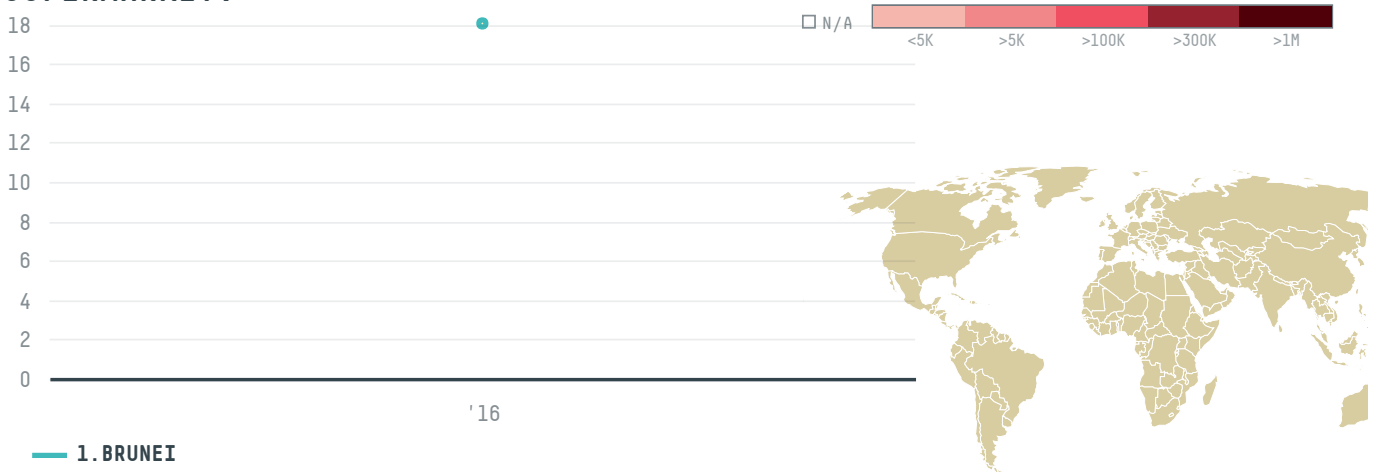

TOP DESTINATION COUNTRIES OF PALM OIL IMPORTED BY WARISAN UTAMAJAYA EMPORIUM & SUPERMARKET:

Trase is a partnership between

Stockholm Environment Institute

In collaboration with

vizzuality

The European Forest Institute

Donors

The Global Environment Facility

WWF

Europe

Gordon and Betty Moore Foundation

The Nature Conservancy

This website uses cookies to provide you with an improved user experience. By continuing to browse this site, you consent to the use of cookies and similar technologies. Please visit our [privacy policy](#) for further details.

I AGREE