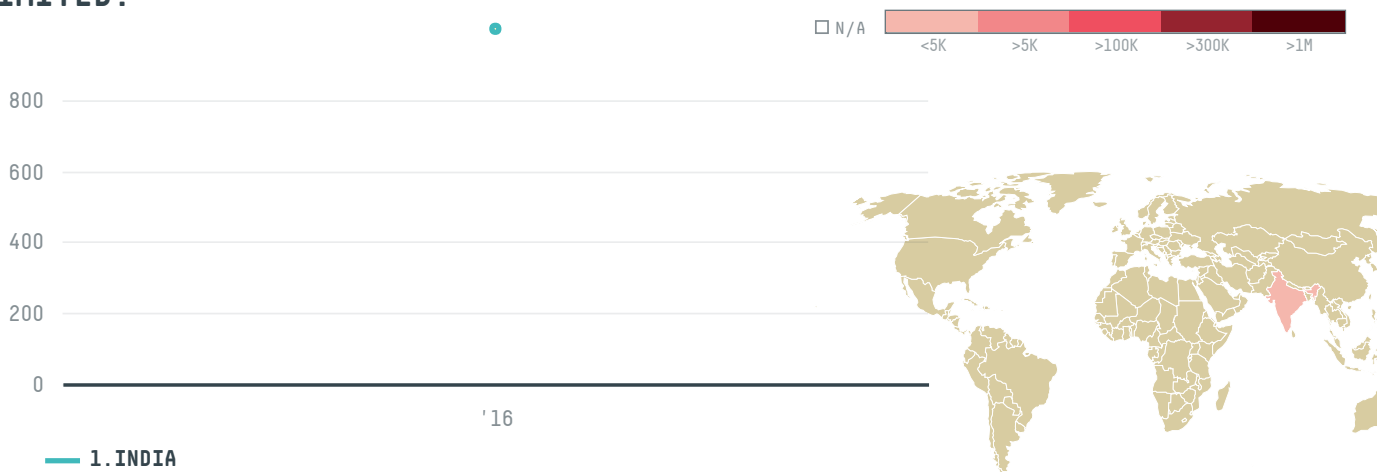

TOP DESTINATION COUNTRIES OF PALM OIL IMPORTED BY FROST INTERNATIONAL LIMITED:

This website uses cookies to provide you with an improved user experience. By continuing to browse this site, you consent to the use of cookies and similar technologies. Please visit our [privacy policy](#) for further details.

I AGREE