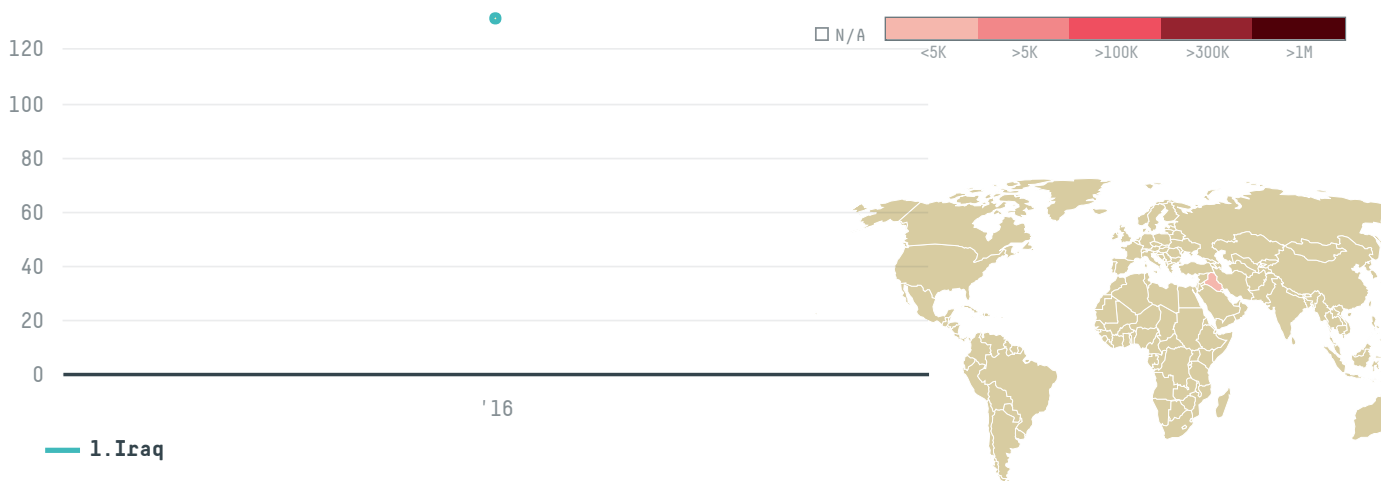

TOP DESTINATION COUNTRIES OF PALM OIL IMPORTED BY MUSTAFA MADAWAL NAIM:

This website uses cookies to provide you with an improved user experience. By continuing to browse this site, you consent to the use of cookies and similar technologies. Please visit our [privacy policy](#) for further details.

I AGREE