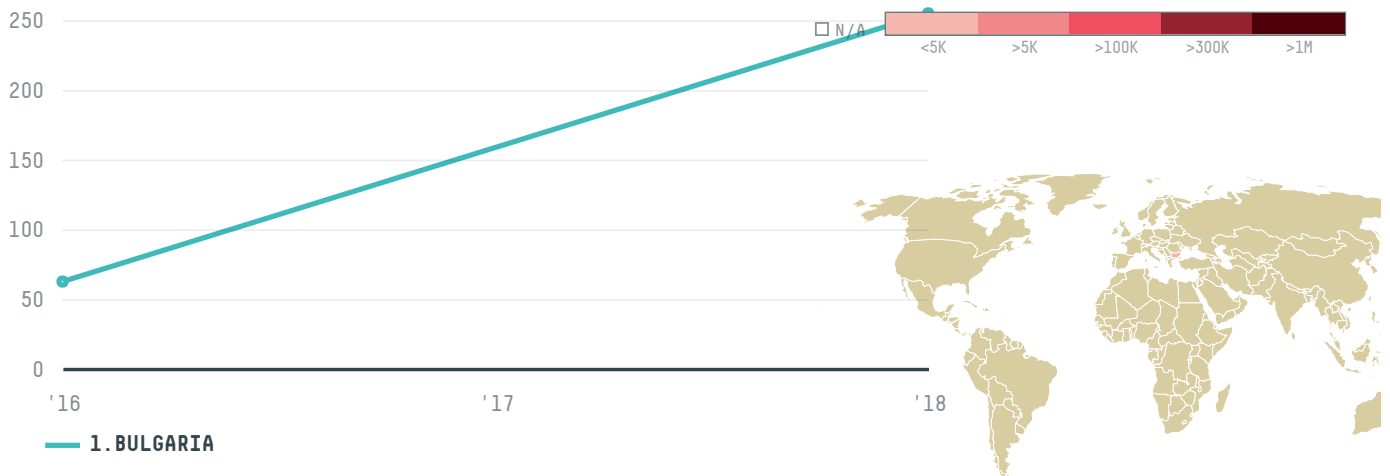

TOP DESTINATION COUNTRIES OF PALM OIL IMPORTED BY WINKER VAN SINKER GMBH:

This website uses cookies to provide you with an improved user experience. By continuing to browse this site, you consent to the use of cookies and similar technologies. Please visit our [privacy policy](#) for further details.

I AGREE