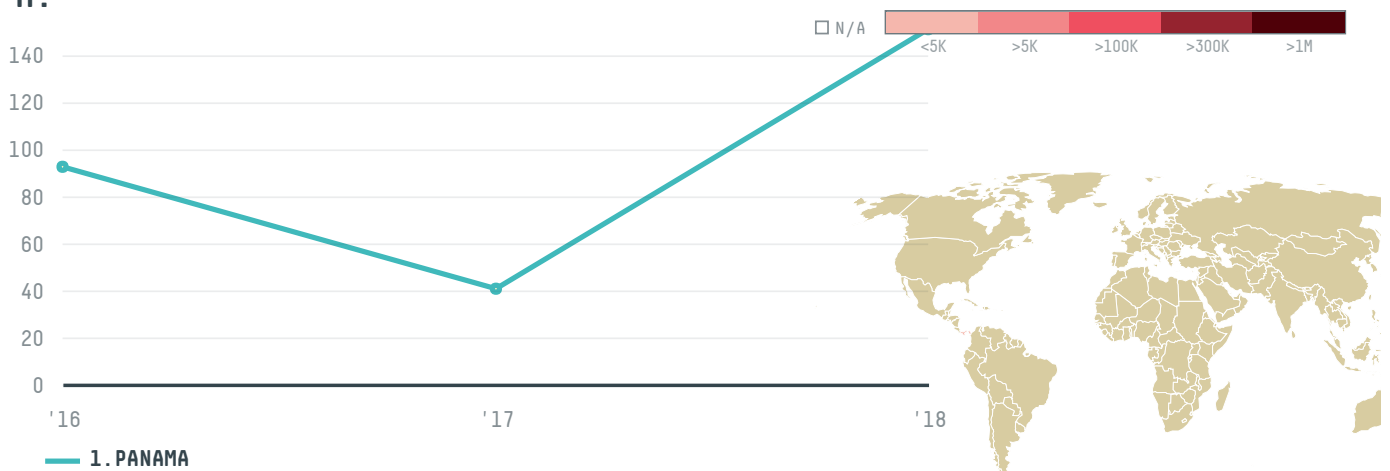

TOP DESTINATION COUNTRIES OF PALM OIL IMPORTED BY REPRESENTACIONES J TAJEIRA, S A:

This website uses cookies to provide you with an improved user experience. By continuing to browse this site, you consent to the use of cookies and similar technologies. Please visit our [privacy policy](#) for further details.

I AGREE