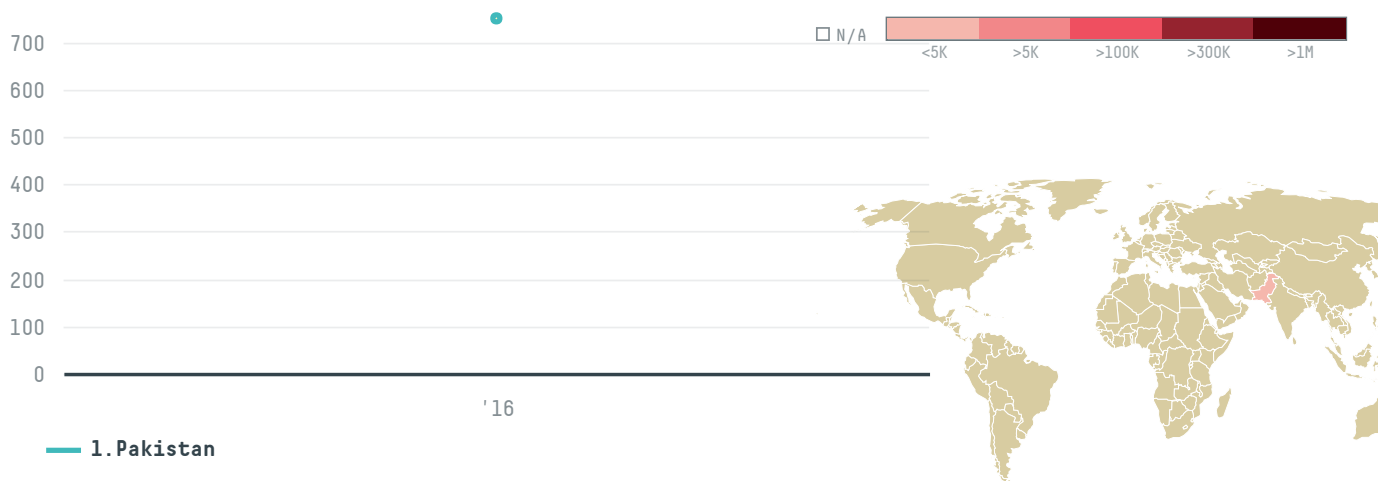

TOP DESTINATION COUNTRIES OF PALM OIL IMPORTED BY GUL SHAHZADA ENT:

This website uses cookies to provide you with an improved user experience. By continuing to browse this site, you consent to the use of cookies and similar technologies. Please visit our [privacy policy](#) for further details.

I AGREE