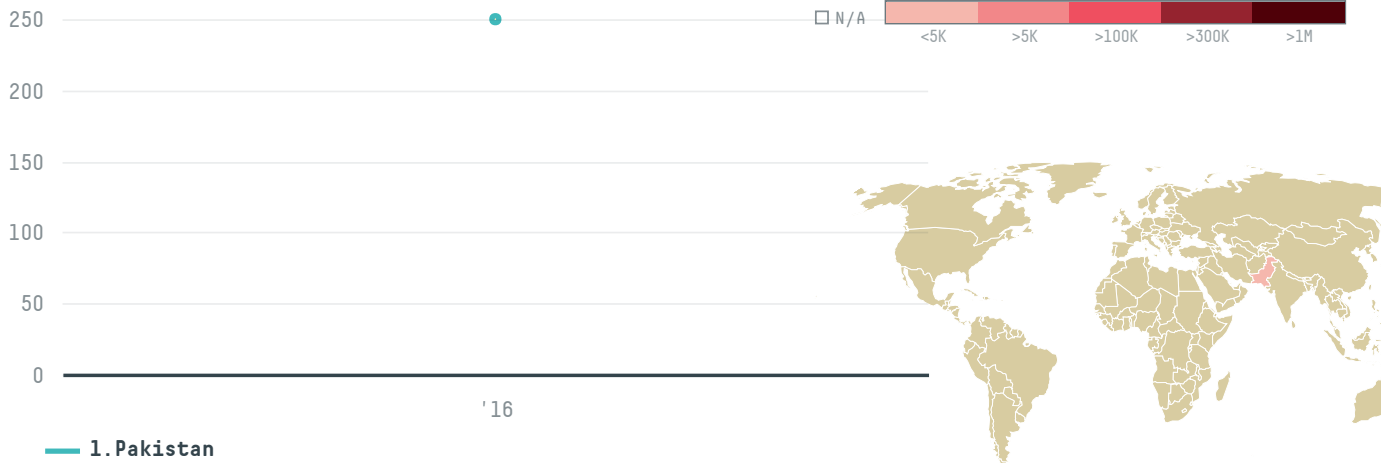

TOP DESTINATION COUNTRIES OF PALM OIL IMPORTED BY SADIQ SONS GHEE & OIL MILLS:

This website uses cookies to provide you with an improved user experience. By continuing to browse this site, you consent to the use of cookies and similar technologies. Please visit our [privacy policy](#) for further details.

I AGREE