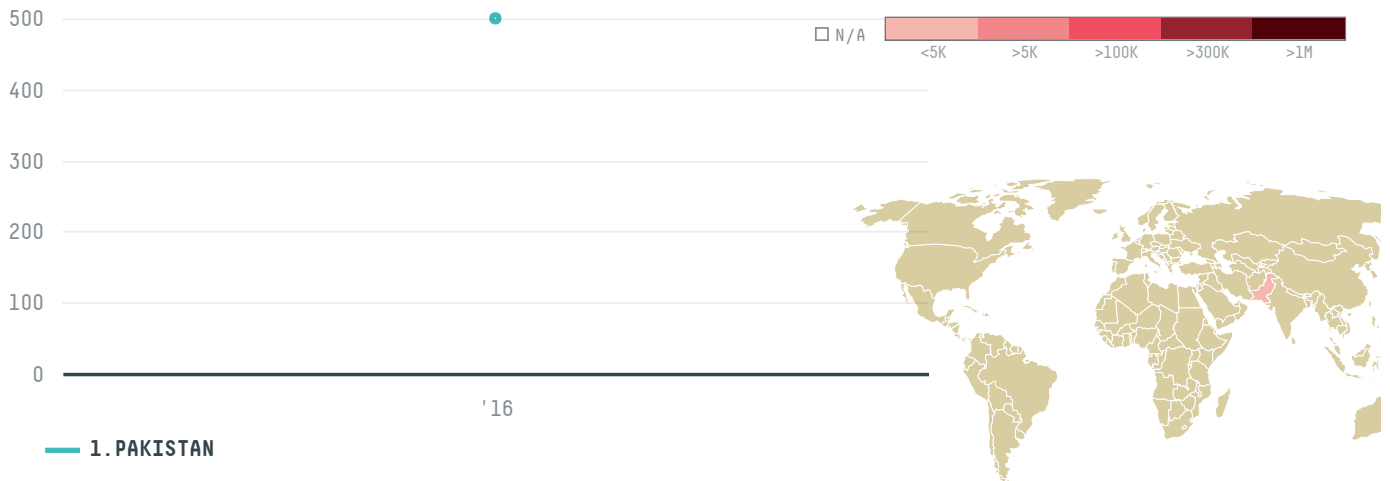

TOP DESTINATION COUNTRIES OF PALM OIL IMPORTED BY ASSOCIATED INDUSTRIES:

This website uses cookies to provide you with an improved user experience. By continuing to browse this site, you consent to the use of cookies and similar technologies. Please visit our [privacy policy](#) for further details.

I AGREE