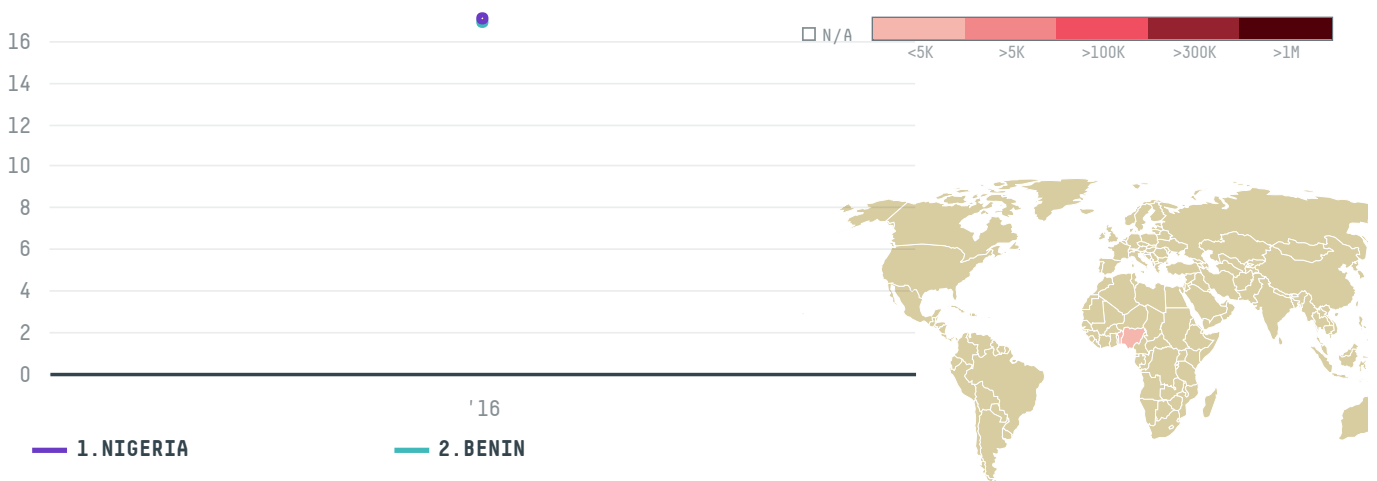

TOP DESTINATION COUNTRIES OF PALM OIL IMPORTED BY MAC RESOLUTE SERVICES LTD:

This website uses cookies to provide you with an improved user experience. By continuing to browse this site, you consent to the use of cookies and similar technologies. Please visit our [privacy policy](#) for further details.

I AGREE