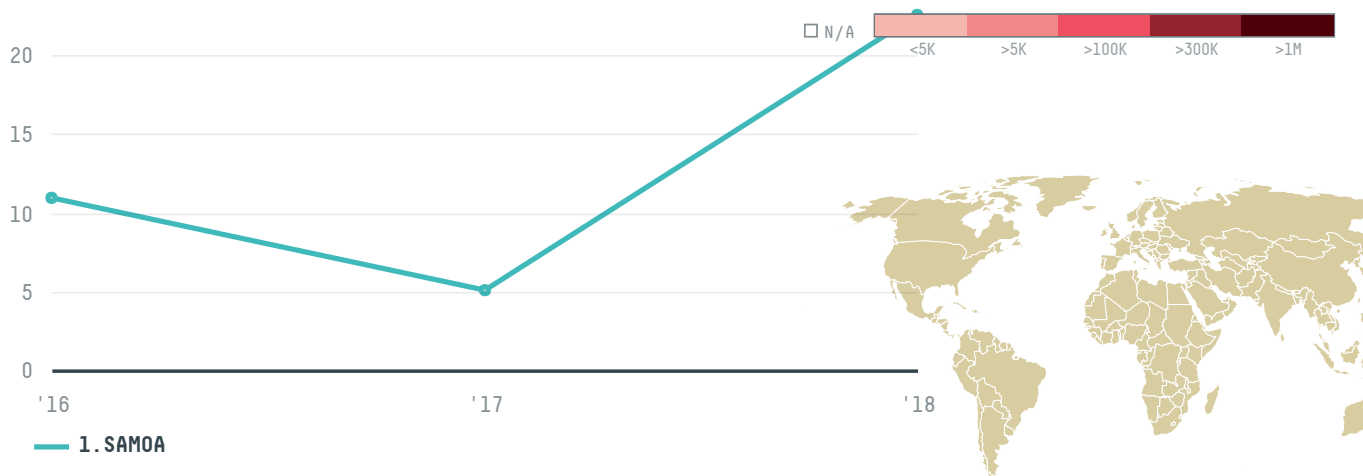

TOP DESTINATION COUNTRIES OF PALM OIL IMPORTED BY SUMMER WHOLESALE LTD:

This website uses cookies to provide you with an improved user experience. By continuing to browse this site, you consent to the use of cookies and similar technologies. Please visit our [privacy policy](#) for further details.

I AGREE