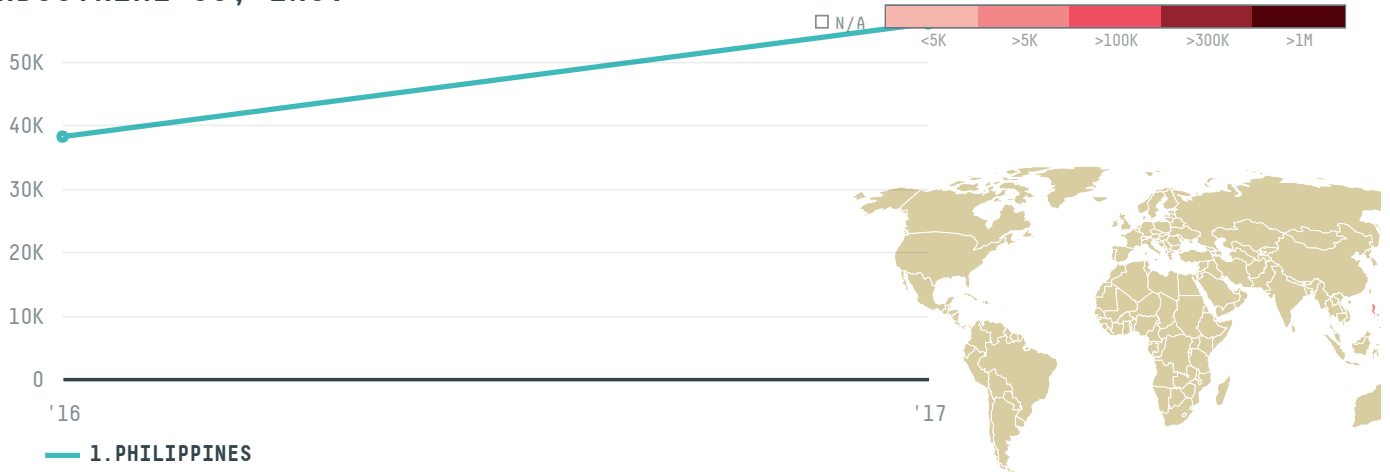

INDUSTRIAL CO, INC.

Trase is a partnership between

In close collaboration with many others.

This website uses cookies to provide you with an improved user experience. By continuing to browse this site, you consent to the use of cookies and similar technologies. Please visit our [privacy policy](#) for further details.

I understand