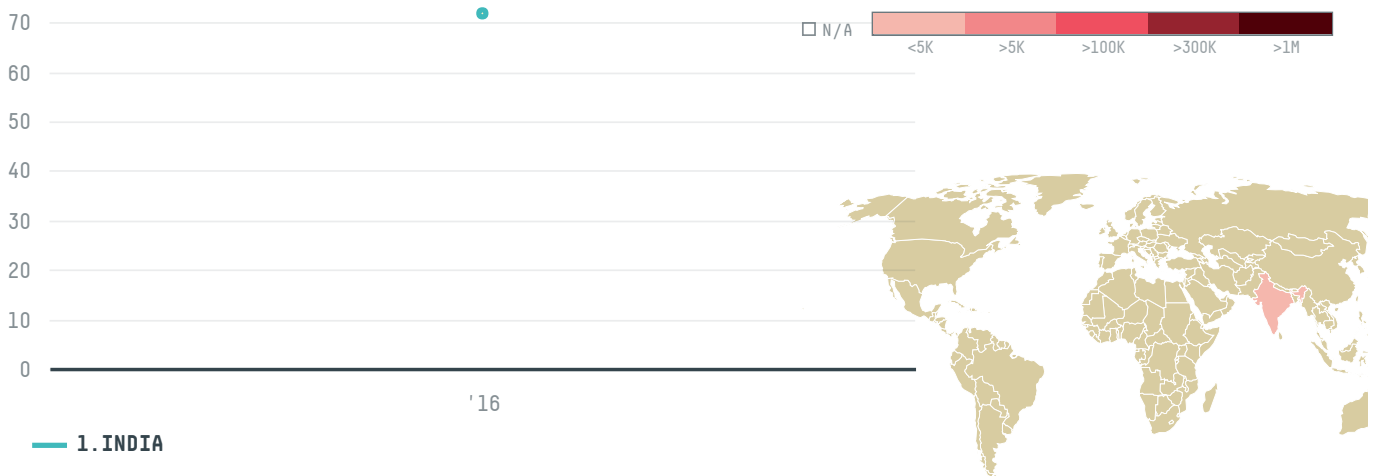

TOP DESTINATION COUNTRIES OF PALM OIL IMPORTED BY MONAJ INTERNATIONAL:

This website uses cookies to provide you with an improved user experience. By continuing to browse this site, you consent to the use of cookies and similar technologies. Please visit our [privacy policy](#) for further details.

I AGREE