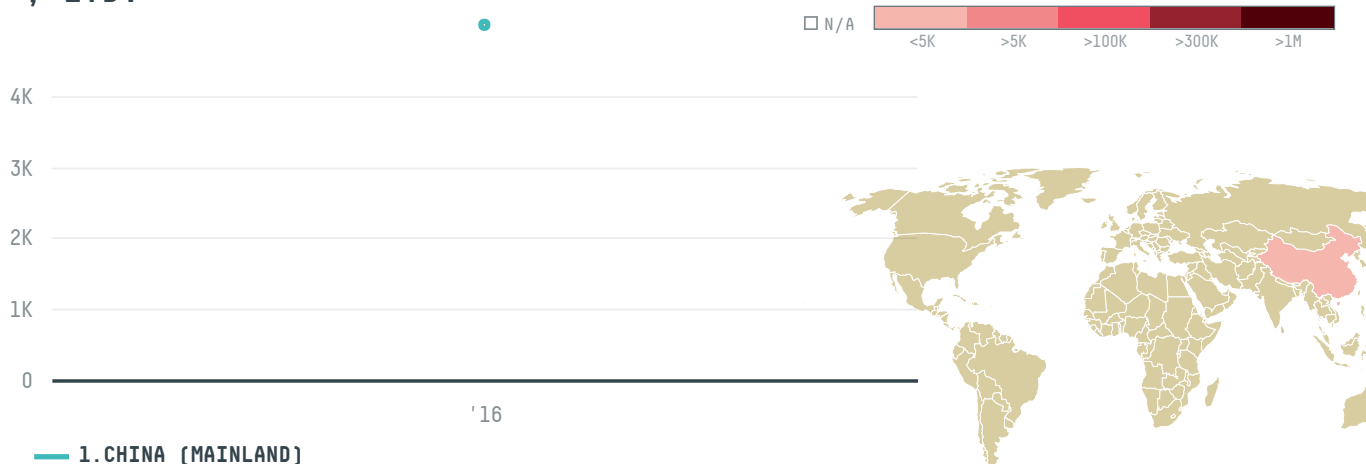

TOP DESTINATION COUNTRIES OF PALM OIL IMPORTED BY ZHEJIANG ZANYU TECHNOLOGY CO , LTD:

This website uses cookies to provide you with an improved user experience. By continuing to browse this site, you consent to the use of cookies and similar technologies. Please visit our [privacy policy](#) for further details.

I AGREE