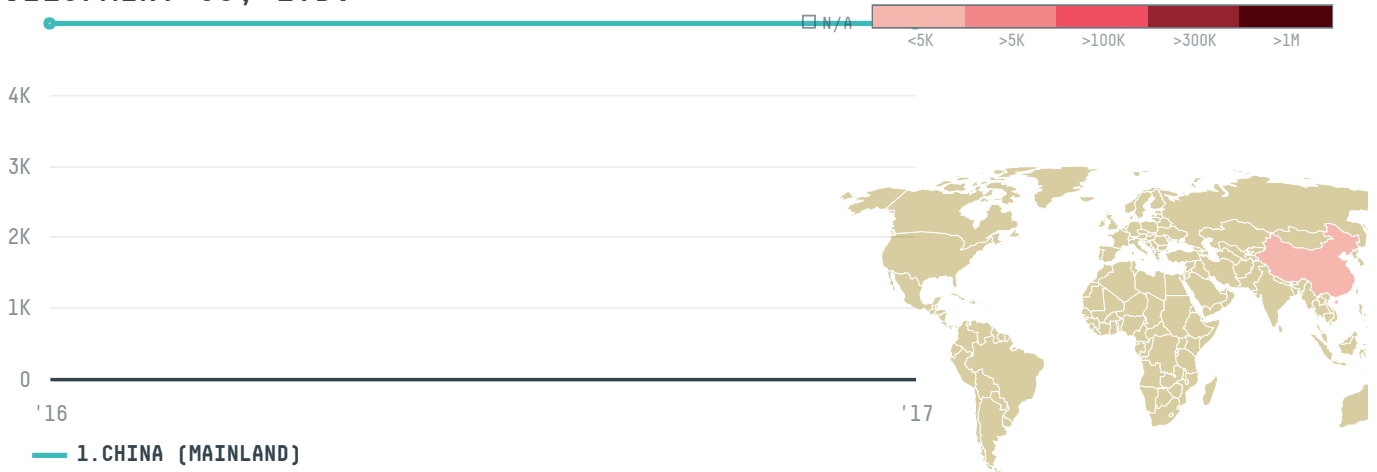

TOP DESTINATION COUNTRIES OF PALM OIL IMPORTED BY ANCOF INTERNATIONAL DEVELOPMENT CO, LTD:

Trase is a partnership between

In collaboration with

Donors

This website uses cookies to provide you with an improved user experience. By continuing to browse this site, you consent to the use of cookies and similar technologies. Please visit our [privacy policy](#) for further details.

I AGREE