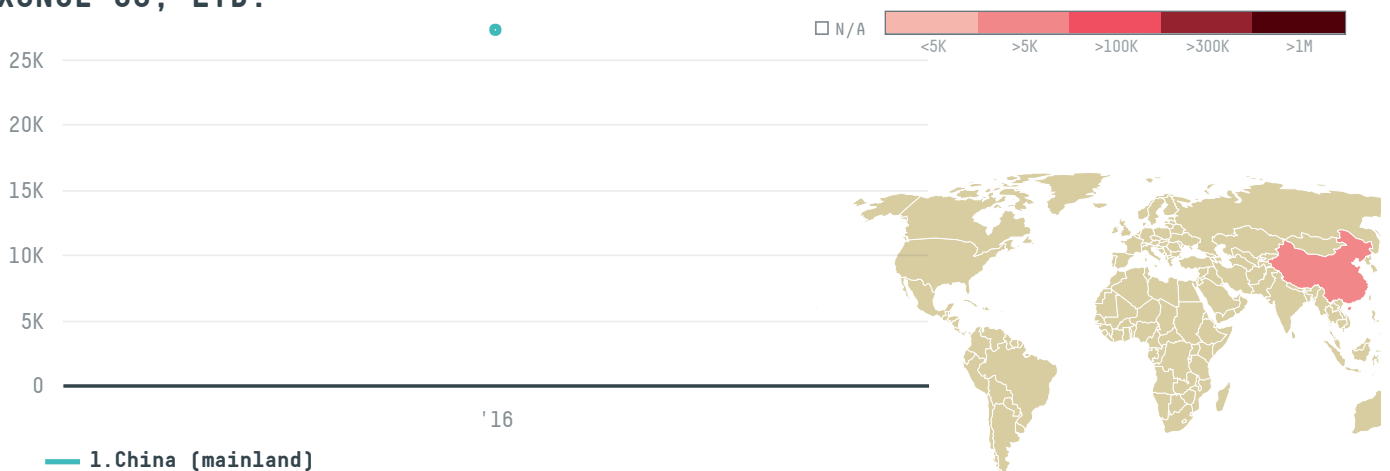

TOP DESTINATION COUNTRIES OF PALM OIL IMPORTED BY NANTONG CITY KANGQIAO AXUNGE CO, LTD:

This website uses cookies to provide you with an improved user experience. By continuing to browse this site, you consent to the use of cookies and similar technologies. Please visit our [privacy policy](#) for further details.

I AGREE