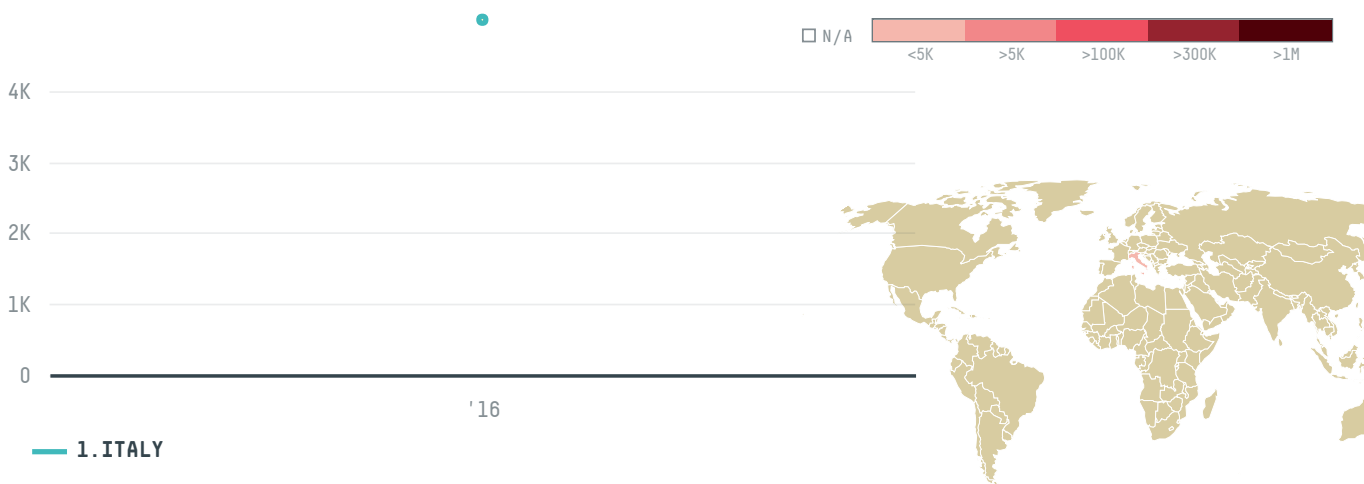

TOP DESTINATION COUNTRIES OF PALM OIL IMPORTED BY S R B S P A:

This website uses cookies to provide you with an improved user experience. By continuing to browse this site, you consent to the use of cookies and similar technologies. Please visit our [privacy policy](#) for further details.

I AGREE