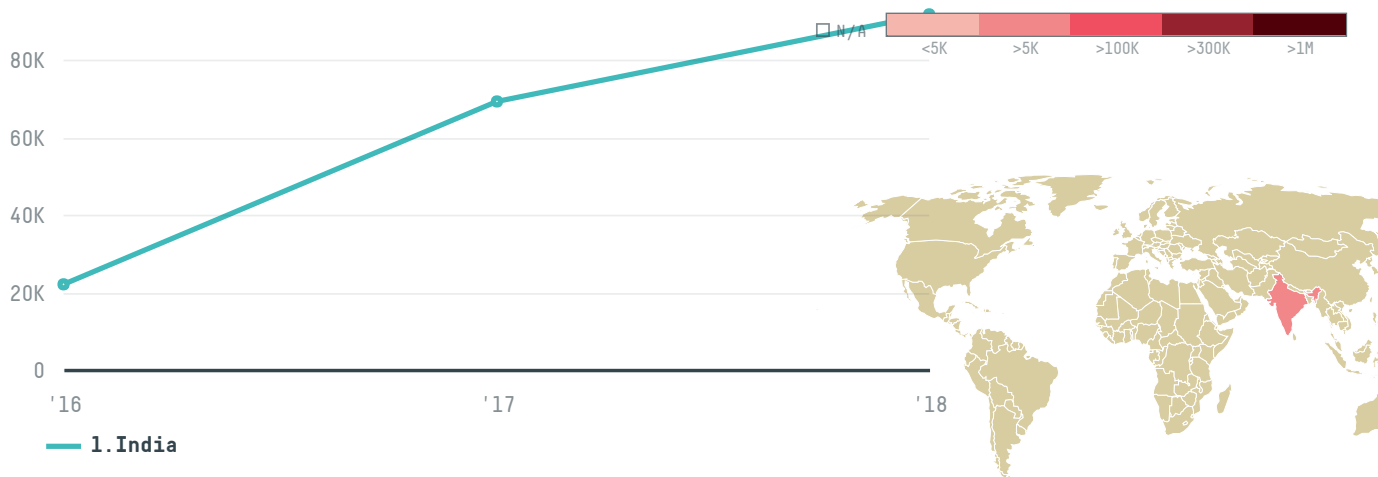

TOP DESTINATION COUNTRIES OF PALM OIL IMPORTED BY GOKUL AGRO RESOURCES LTD:

This website uses cookies to provide you with an improved user experience. By continuing to browse this site, you consent to the use of cookies and similar technologies. Please visit our [privacy policy](#) for further details.

I AGREE