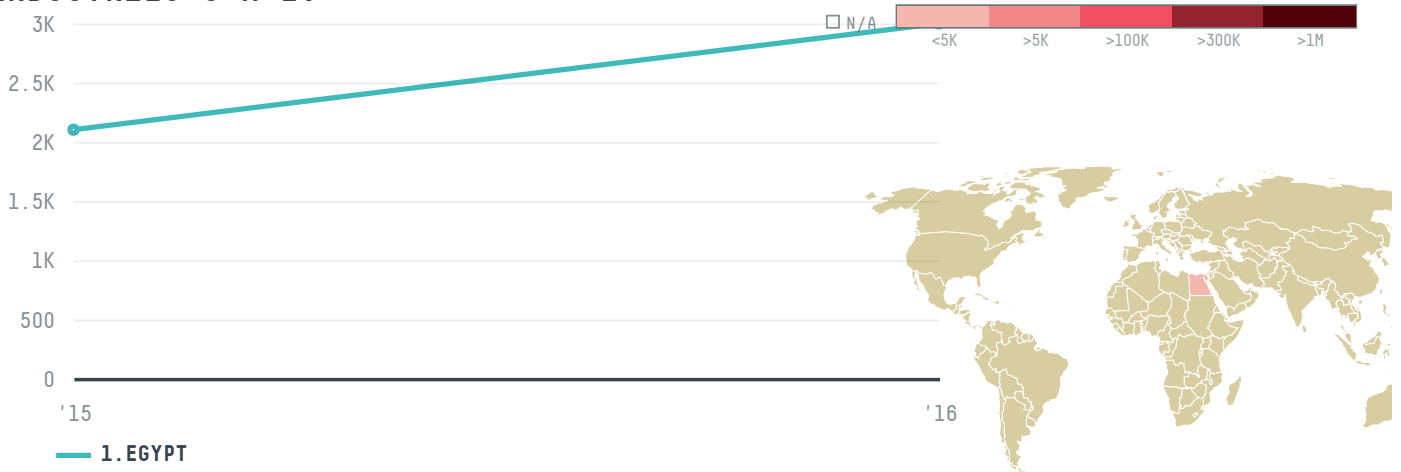

TOP DESTINATION COUNTRIES OF PALM OIL IMPORTED BY OBOURLAND FOR FOODS INDUSTRIES S A E:

Trase is a partnership between

In collaboration with

Donors

This website uses cookies to provide you with an improved user experience. By continuing to browse this site, you consent to the use of cookies and similar technologies. Please visit our [privacy policy](#) for further details.

I AGREE