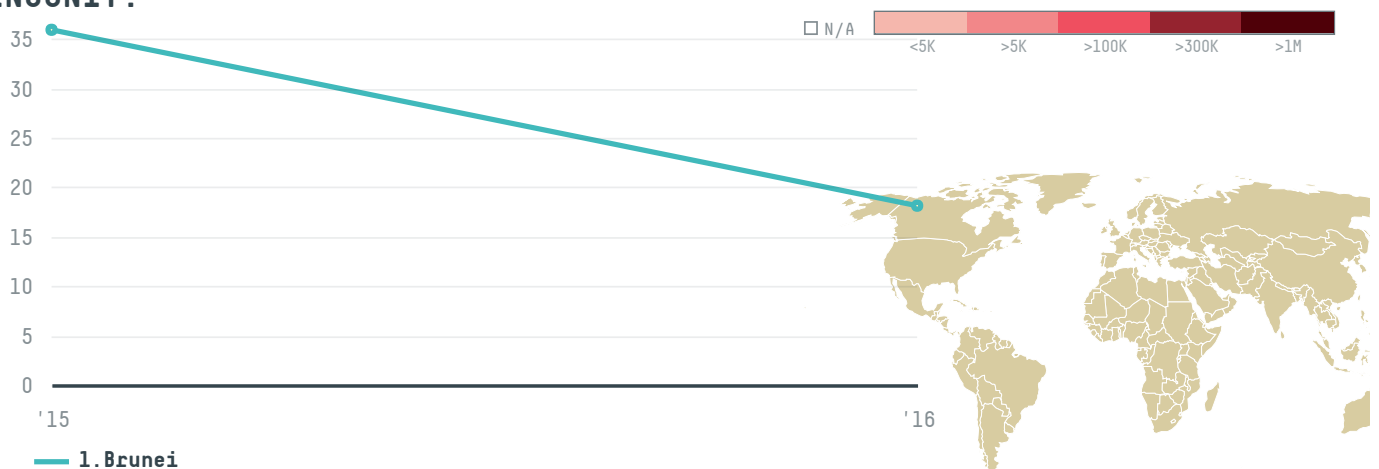

TOP DESTINATION COUNTRIES OF PALM OIL IMPORTED BY PARVATI BANGUNAN KIM SINGUNIT:

This website uses cookies to provide you with an improved user experience. By continuing to browse this site, you consent to the use of cookies and similar technologies. Please visit our [privacy policy](#) for further details.

I AGREE