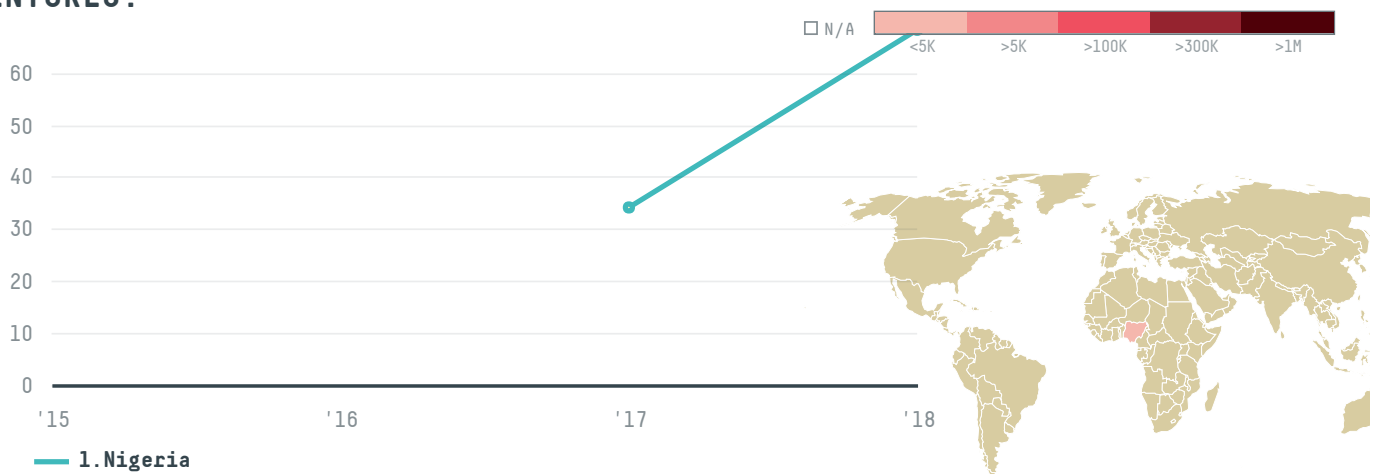

trase

EXCELLENT WORLDWIDE VENTURES

ACTIVITY

Importer

COMMODITY

Palm oil

COUNTRY

Indonesia

YEAR

2018

EXCELLENT WORLDWIDE VENTURES was the 420th largest importer of palm oil from INDONESIA in 2018, accounting for 68 tons. This is a 101% increase vs the previous year. As an importer, EXCELLENT WORLDWIDE VENTURES sources from 1 kabupatens, or 100% of the palm oil production kabupatens. The main destination of the palm oil imported by EXCELLENT WORLDWIDE VENTURES is Nigeria, accounting for 100% of the total.

TOP DESTINATION COUNTRIES OF PALM OIL IMPORTED BY EXCELLENT WORLDWIDE VENTURES:

This website uses cookies to provide you with an improved user experience. By continuing to browse this site, you consent to the use of cookies and similar technologies. Please visit our [privacy policy](#) for further details.

I AGREE

Trase is a partnership
between

 Stockholm Environment Institute

 Global Canopy Programme

In collaboration with

 vizzuality

 The European Forest Institute

and many other organizations
and individuals.