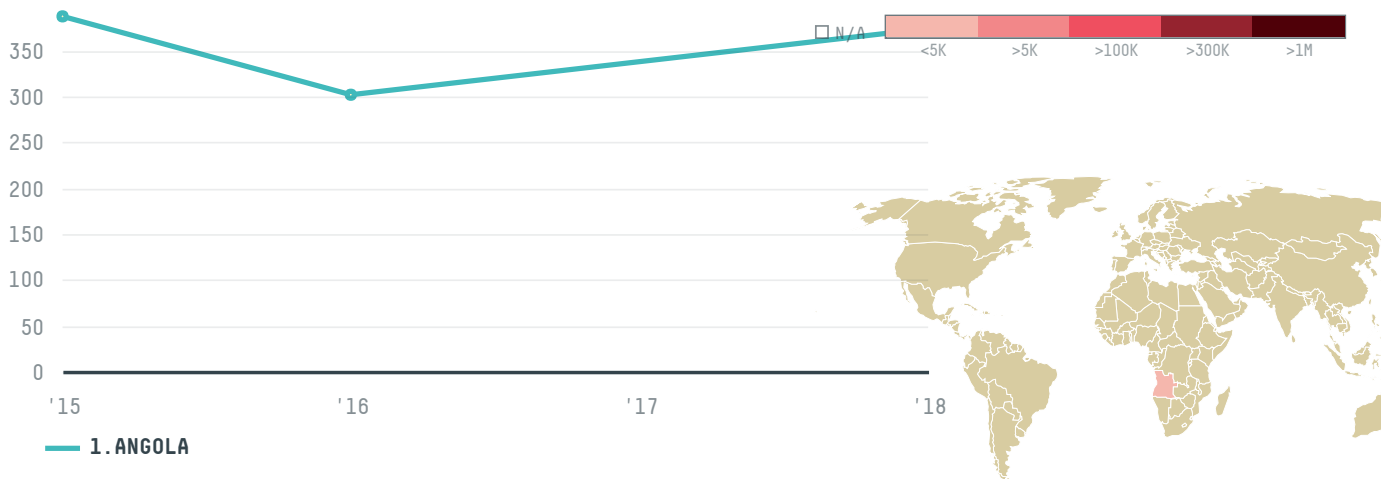

trase

RUBANA GENEAL TRADING

ACTIVITY

Importer

COMMODITY

Palm oil

COUNTRY

Indonesia

YEAR

2018

RUBANA GENEAL TRADING was the 292nd largest importer of palm oil from INDONESIA in 2018, accounting for 374 tons. As an importer, RUBANA GENEAL TRADING sources from 1 kabupatens, or 100% of the palm oil production kabupatens. The main destination of the palm oil imported by RUBANA GENEAL TRADING is ANGOLA, accounting for 100% of the total.

TOP DESTINATION COUNTRIES OF PALM OIL IMPORTED BY RUBANA GENEAL TRADING:

This website uses cookies to provide you with an improved user experience. By continuing to browse this site, you consent to the use of cookies and similar technologies. Please visit our [privacy policy](#) for further details.