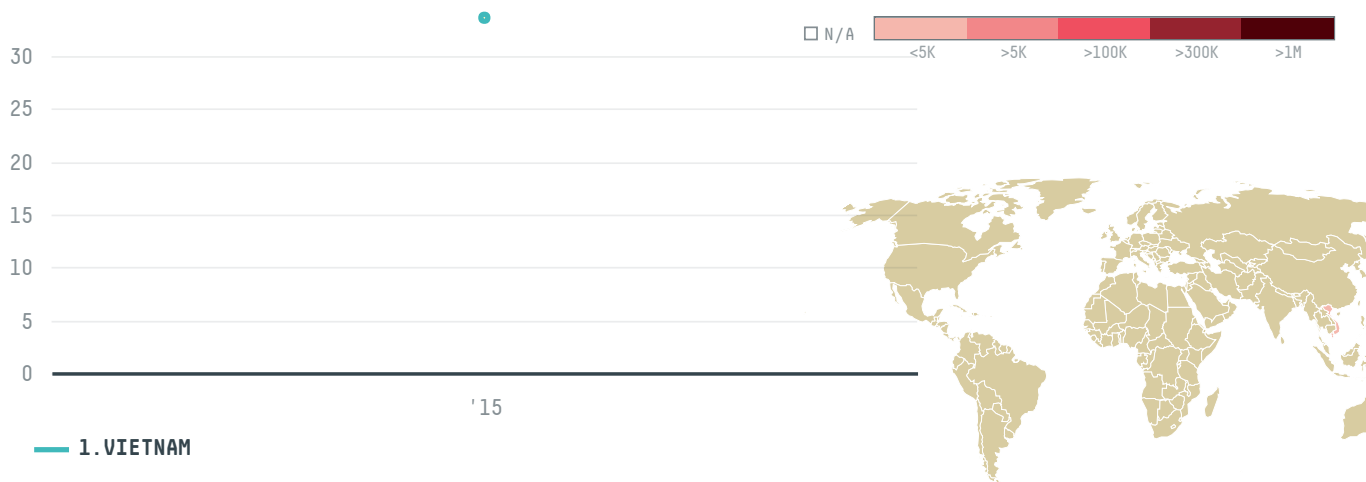

TOP DESTINATION COUNTRIES OF PALM OIL IMPORTED BY TCMC CO LTD:

This website uses cookies to provide you with an improved user experience. By continuing to browse this site, you consent to the use of cookies and similar technologies. Please visit our [privacy policy](#) for further details.

I AGREE