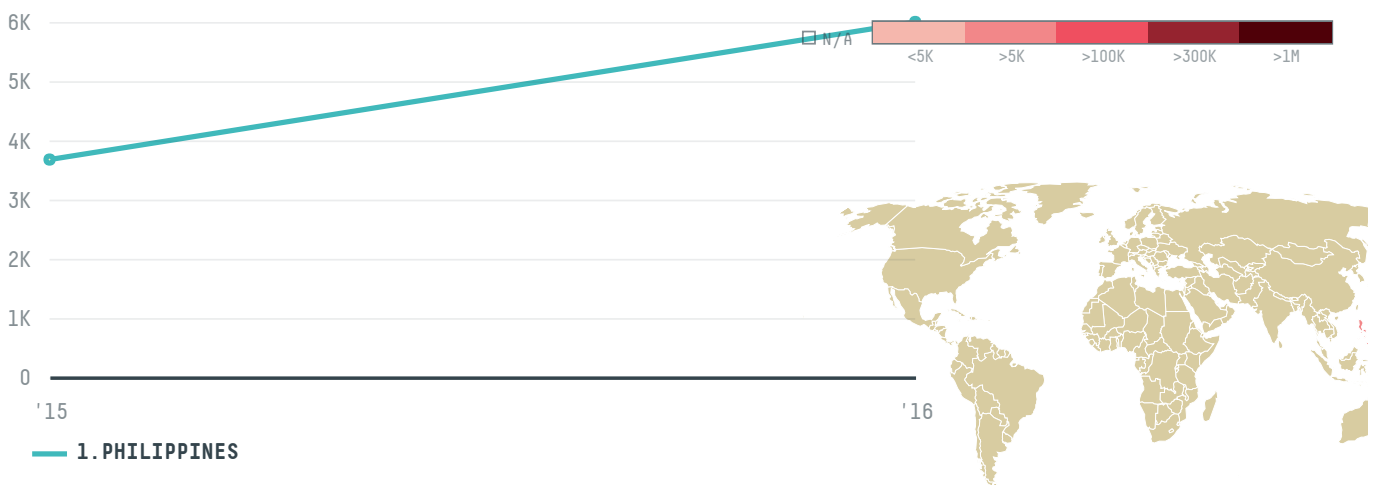

TOP DESTINATION COUNTRIES OF PALM OIL IMPORTED BY JNJ OIL INDUSTRIES INC: