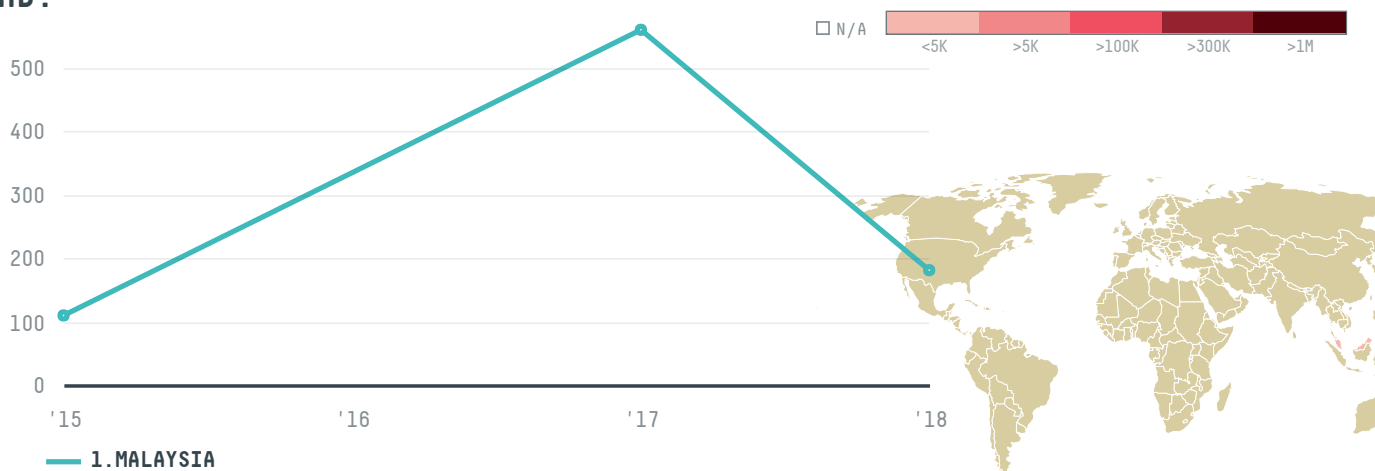

TOP DESTINATION COUNTRIES OF PALM OIL IMPORTED BY WILEE VEGETABLE OILS SDN BHD:

This website uses cookies to provide you with an improved user experience. By continuing to browse this site, you consent to the use of cookies and similar technologies. Please visit our [privacy policy](#) for further details.

I AGREE