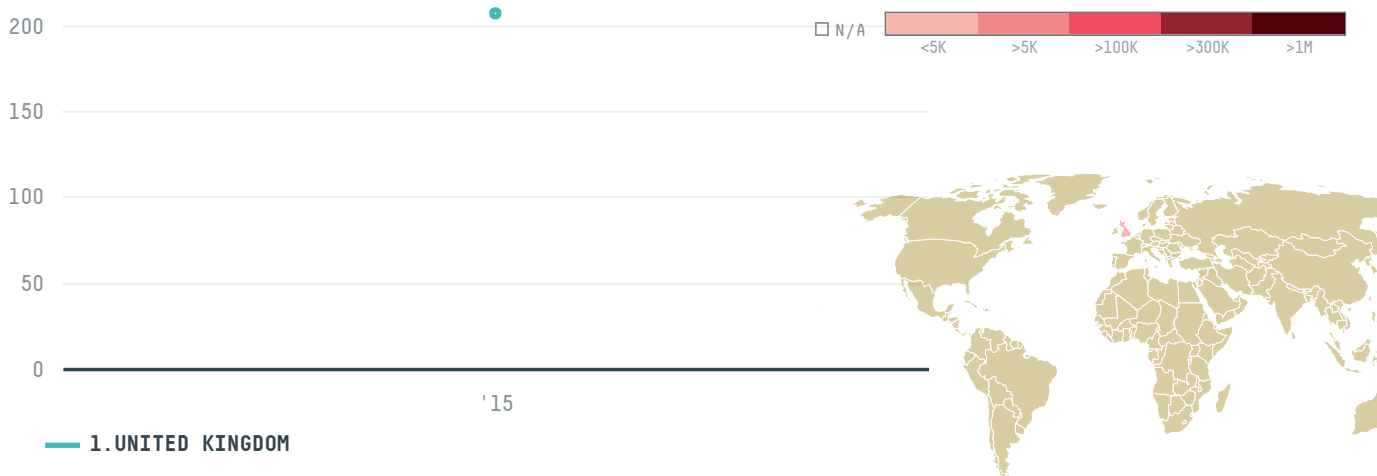

TOP DESTINATION COUNTRIES OF PALM OIL IMPORTED BY M W BEER & CO LIMITED:

This website uses cookies to provide you with an improved user experience. By continuing to browse this site, you consent to the use of cookies and similar technologies. Please visit our [privacy policy](#) for further details.

I AGREE