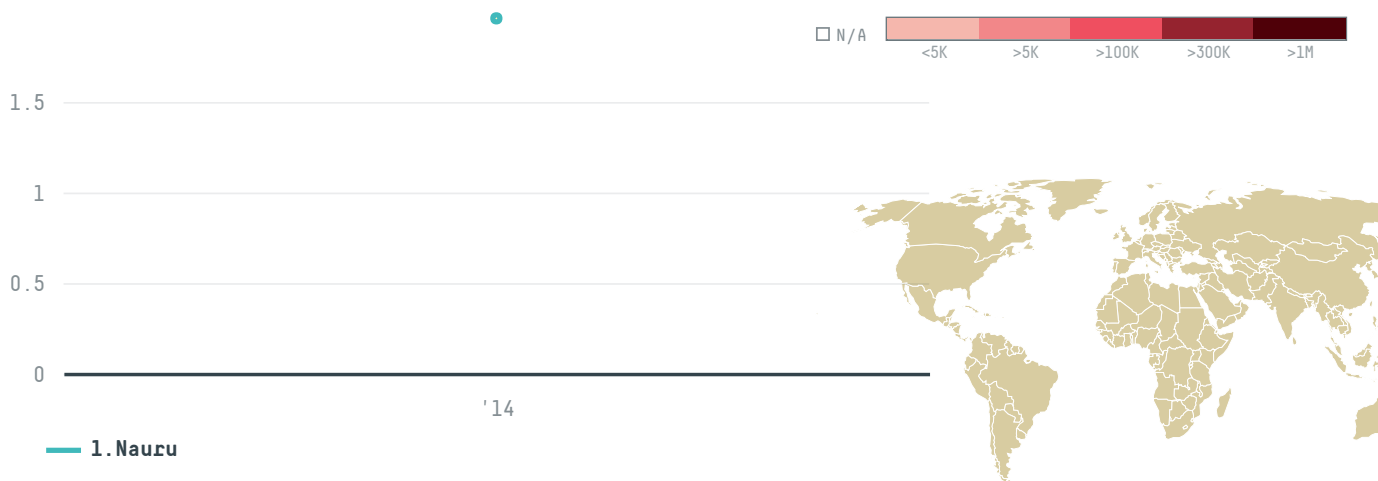

TOP DESTINATION COUNTRIES OF PALM OIL IMPORTED BY MR HUANG SHAO FENG:

This website uses cookies to provide you with an improved user experience. By continuing to browse this site, you consent to the use of cookies and similar technologies. Please visit our [privacy policy](#) for further details.

I AGREE