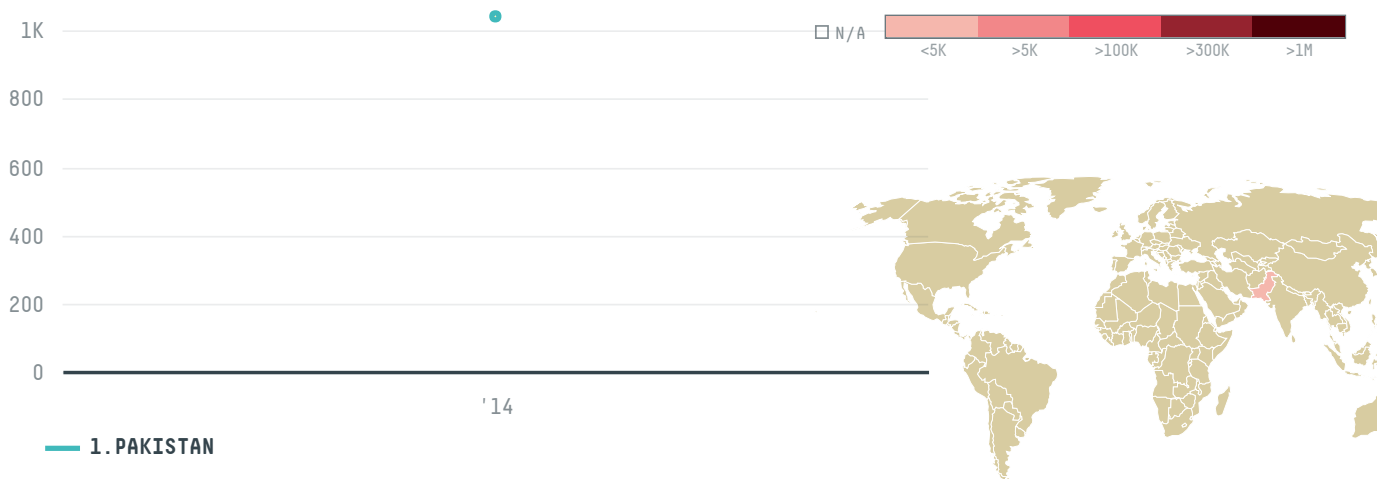

TOP DESTINATION COUNTRIES OF PALM OIL IMPORTED BY BASHIR WAHAB LTD:

This website uses cookies to provide you with an improved user experience. By continuing to browse this site, you consent to the use of cookies and similar technologies. Please visit our [privacy policy](#) for further details.

I AGREE