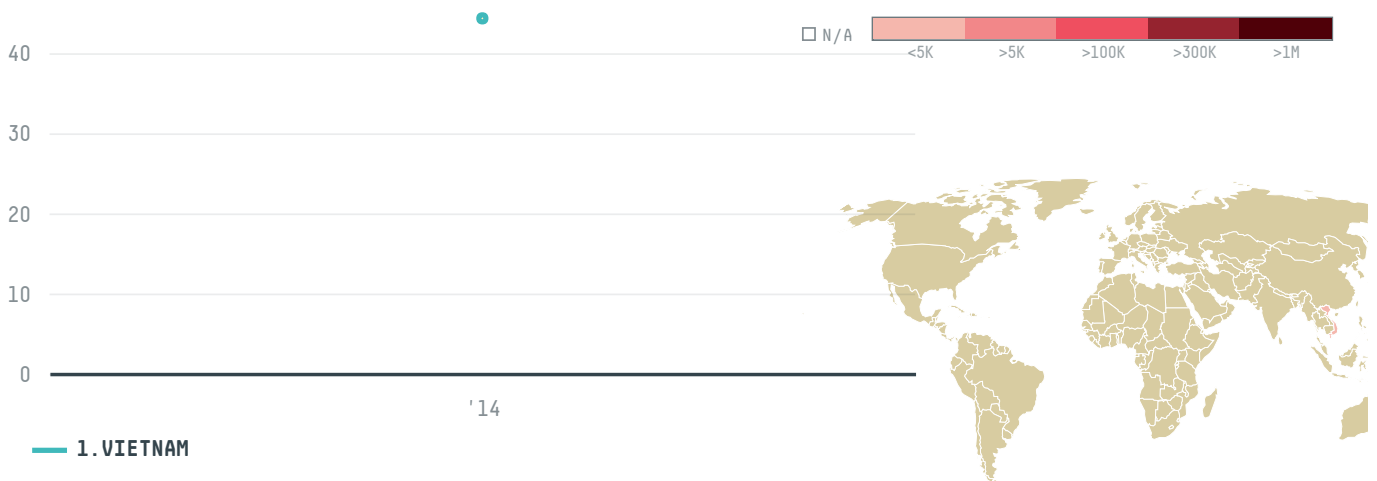

TOP DESTINATION COUNTRIES OF PALM OIL IMPORTED BY EPICHEM INTERNATIONAL:

This website uses cookies to provide you with an improved user experience. By continuing to browse this site, you consent to the use of cookies and similar technologies. Please visit our [privacy policy](#) for further details.

I AGREE