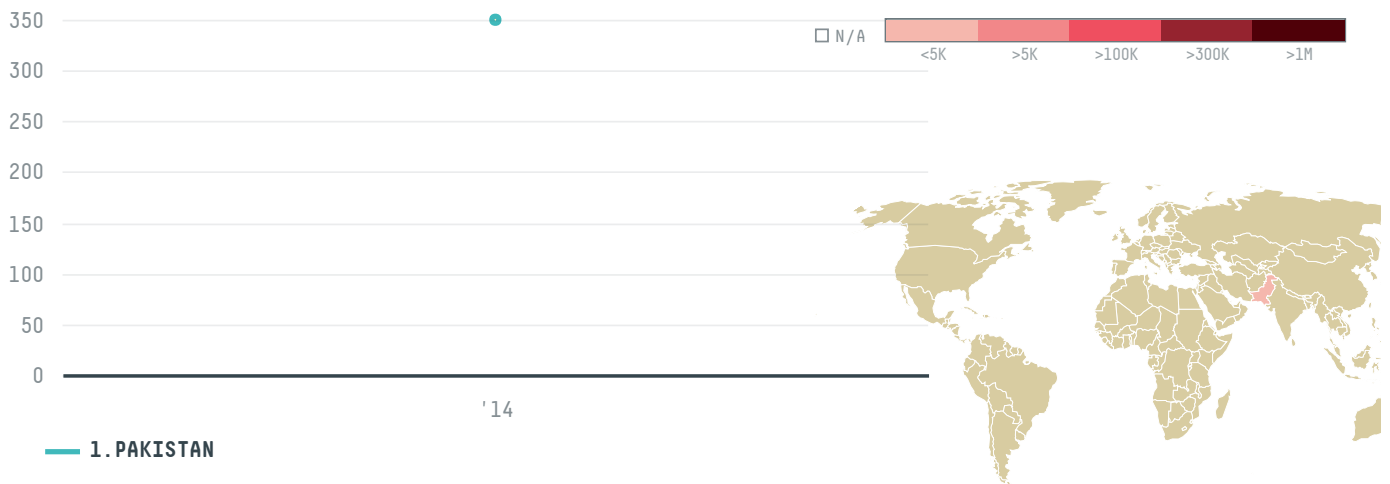

TOP DESTINATION COUNTRIES OF PALM OIL IMPORTED BY JS CO:

This website uses cookies to provide you with an improved user experience. By continuing to browse this site, you consent to the use of cookies and similar technologies. Please visit our [privacy policy](#) for further details.

I AGREE