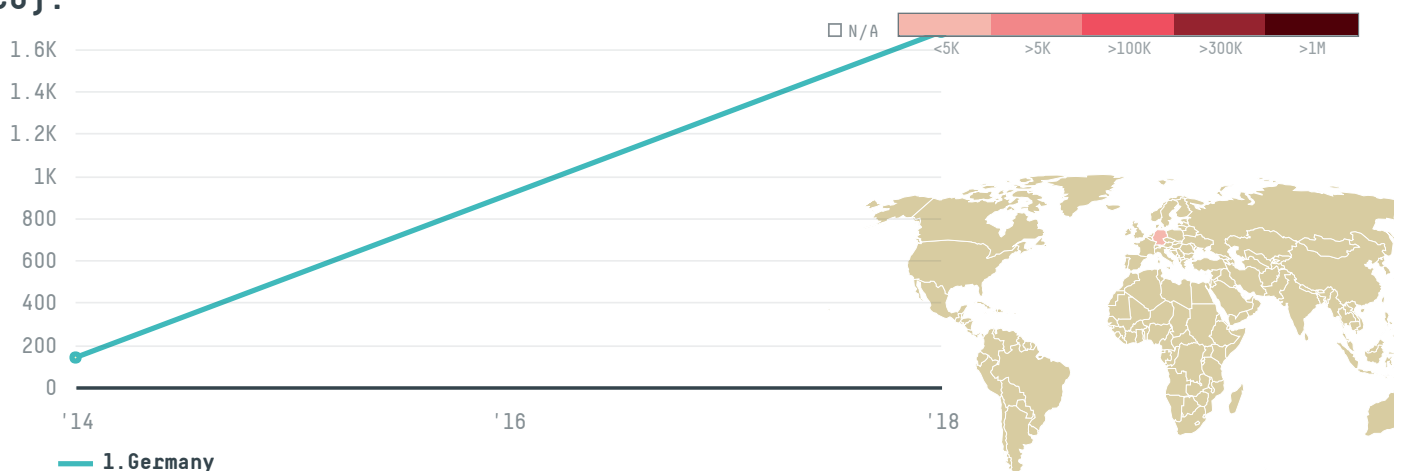

TOP DESTINATION COUNTRIES OF PALM OIL IMPORTED BY HEINRICH NAGEL KG (GMBH & CO):

This website uses cookies to provide you with an improved user experience. By continuing to browse this site, you consent to the use of cookies and similar technologies. Please visit our [privacy policy](#) for further details.

I AGREE