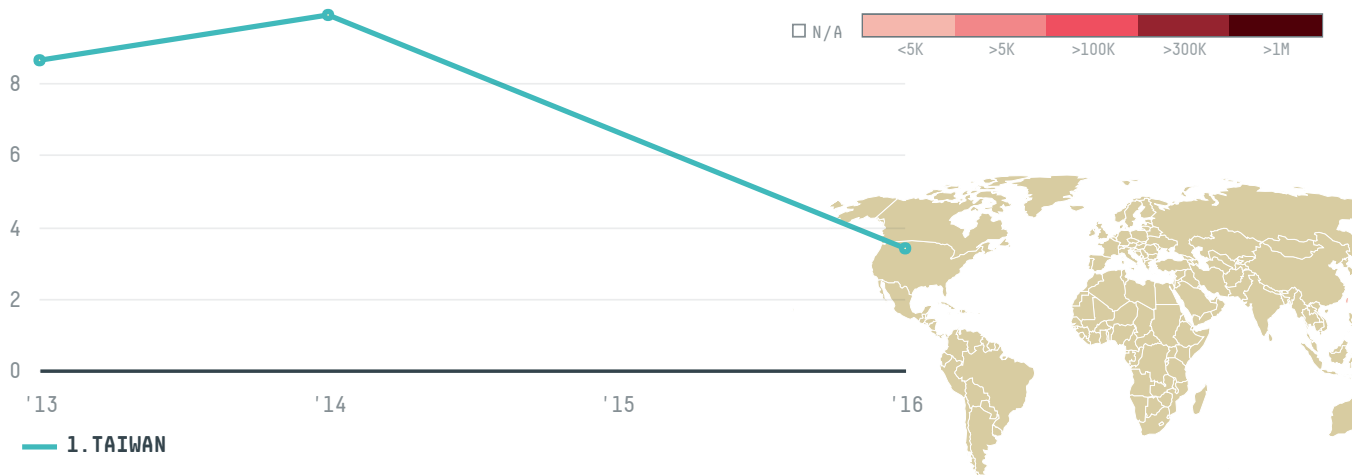

TOP DESTINATION COUNTRIES OF PALM OIL IMPORTED BY XIE LI PUBLISHING, CO, LTD:

This website uses cookies to provide you with an improved user experience. By continuing to browse this site, you consent to the use of cookies and similar technologies. Please visit our [privacy policy](#) for further details.

I AGREE