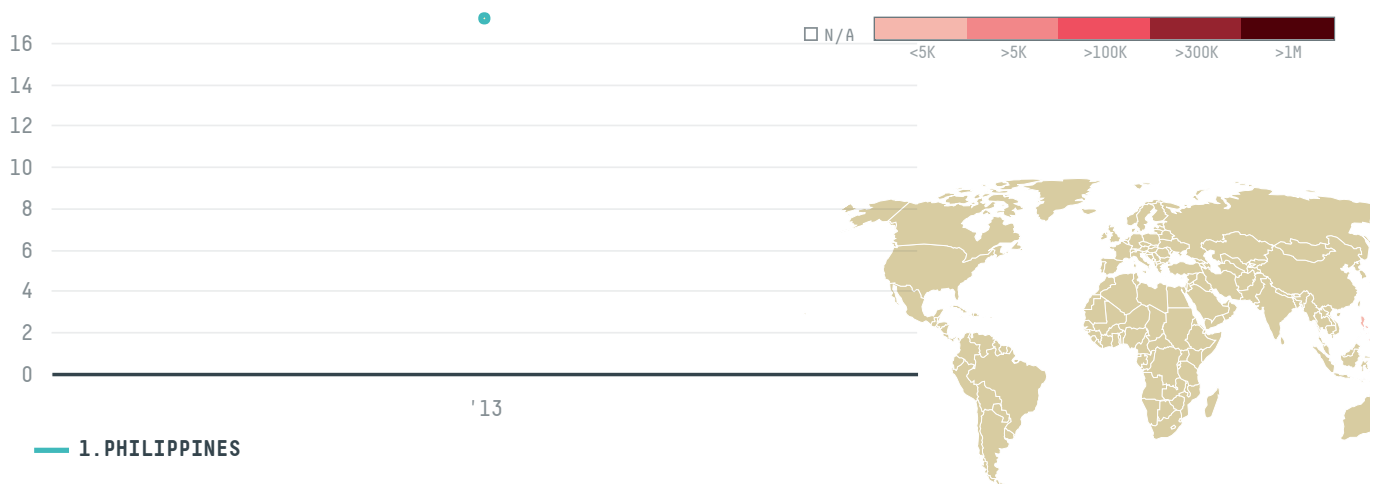

TOP DESTINATION COUNTRIES OF PALM OIL IMPORTED BY PUREGOLD PRICE CLUB:

This website uses cookies to provide you with an improved user experience. By continuing to browse this site, you consent to the use of cookies and similar technologies. Please visit our [privacy policy](#) for further details.

I AGREE