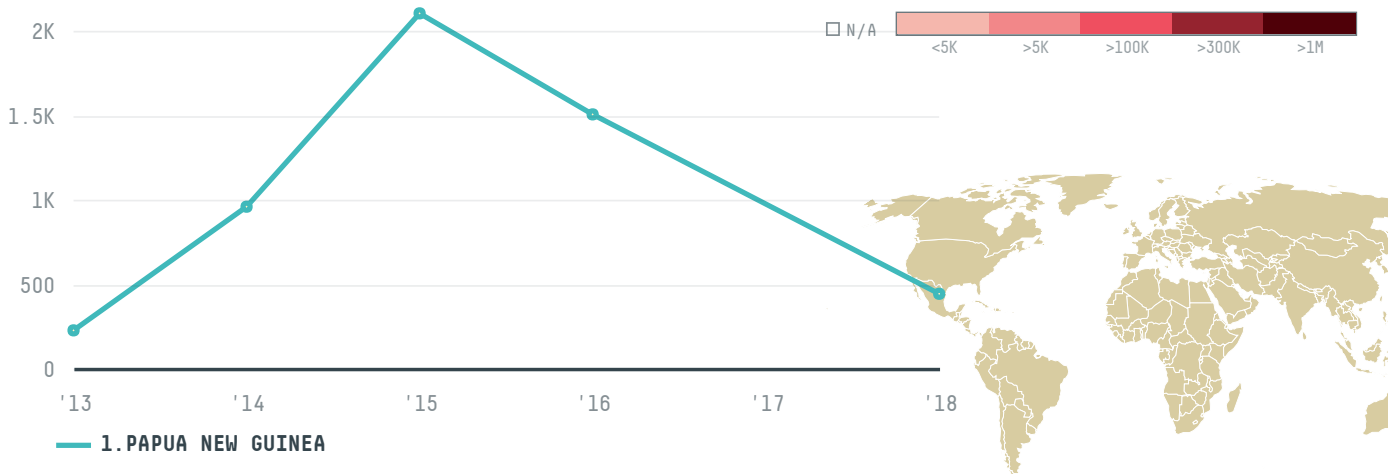

TOP DESTINATION COUNTRIES OF PALM OIL IMPORTED BY WESTBAKE BAKERY LTD:

This website uses cookies to provide you with an improved user experience. By continuing to browse this site, you consent to the use of cookies and similar technologies. Please visit our [privacy policy](#) for further details.

I AGREE