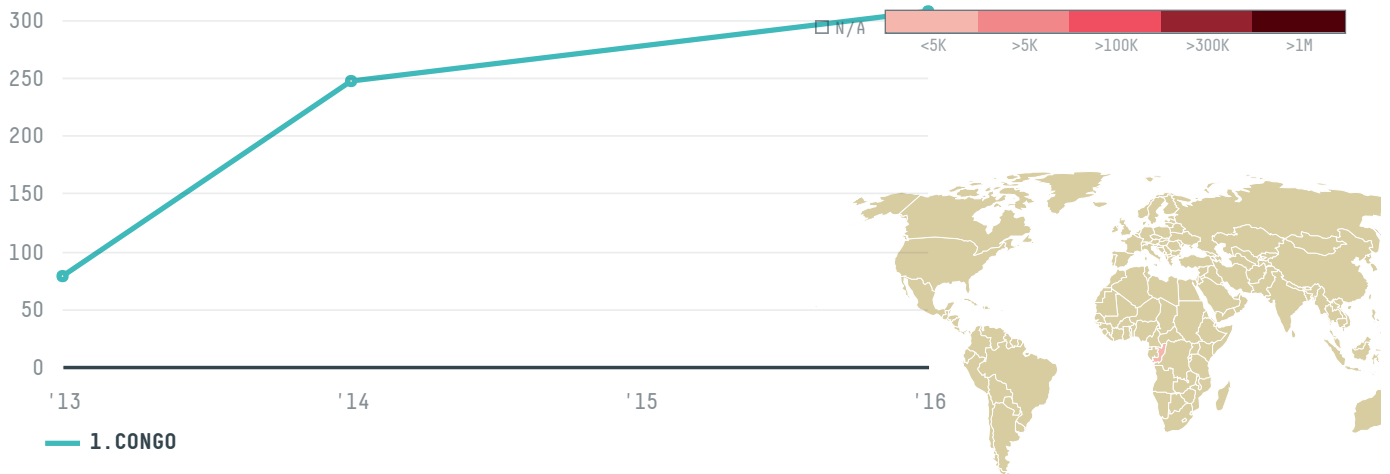

TOP DESTINATION COUNTRIES OF PALM OIL IMPORTED BY TOP SHINE TRADING:

This website uses cookies to provide you with an improved user experience. By continuing to browse this site, you consent to the use of cookies and similar technologies. Please visit our [privacy policy](#) for further details.

I AGREE