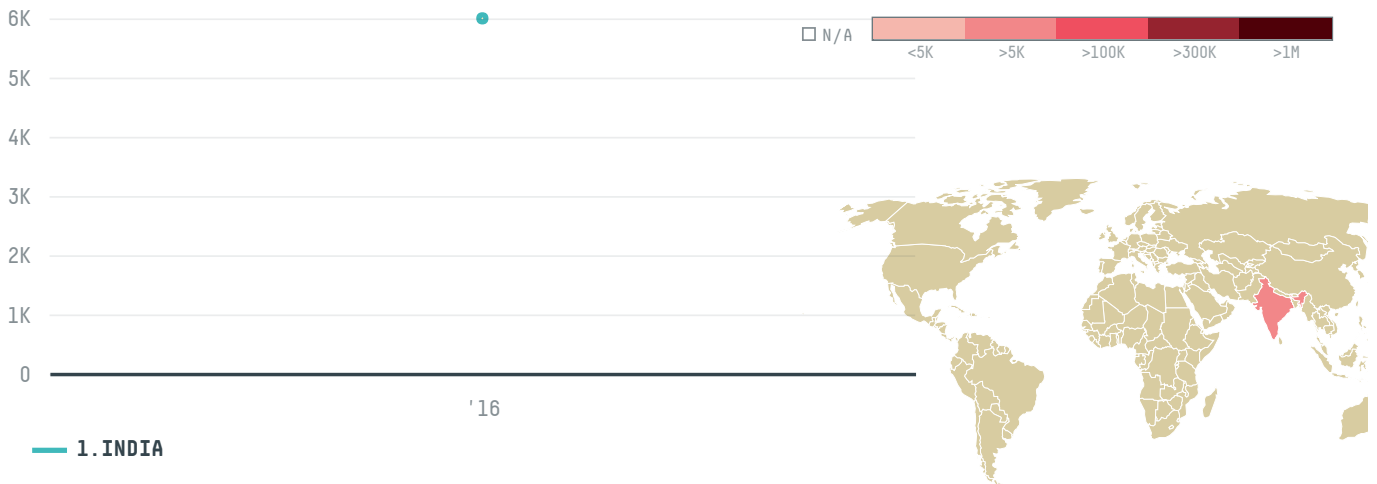

TOP DESTINATION COUNTRIES OF PALM OIL EXPORTED BY SAWIT RAYA NUSANTARA:

This website uses cookies to provide you with an improved user experience. By continuing to browse this site, you consent to the use of cookies and similar technologies. Please visit our [privacy policy](#) for further details.

I AGREE