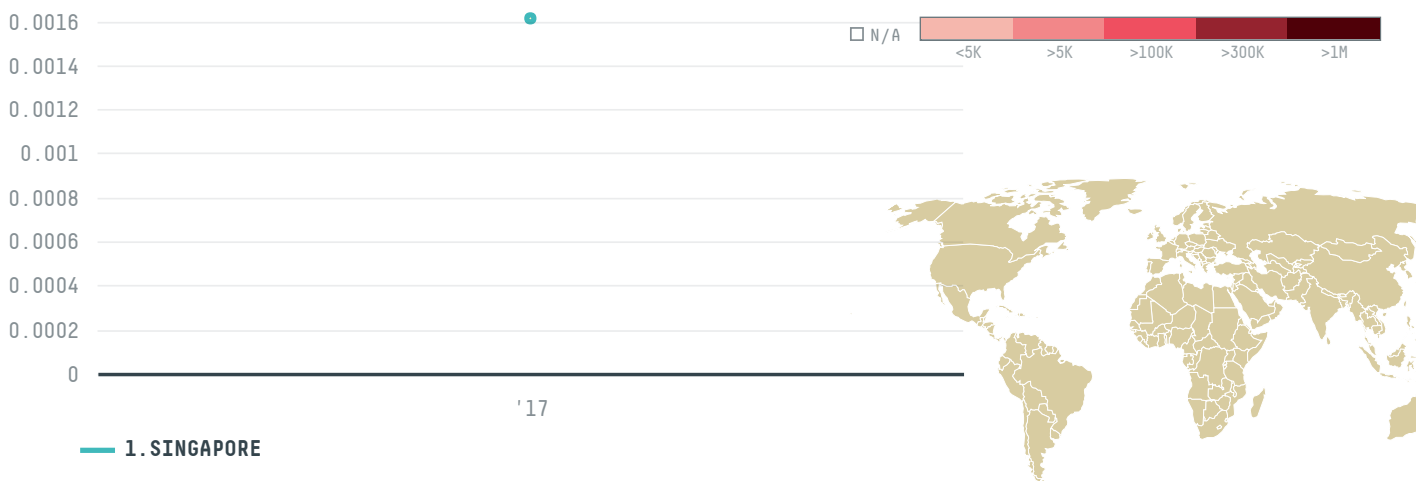

TOP DESTINATION COUNTRIES OF PALM OIL EXPORTED BY MITRATAMA RASA SEJATI:

This website uses cookies to provide you with an improved user experience. By continuing to browse this site, you consent to the use of cookies and similar technologies. Please visit our [privacy policy](#) for further details.

I AGREE