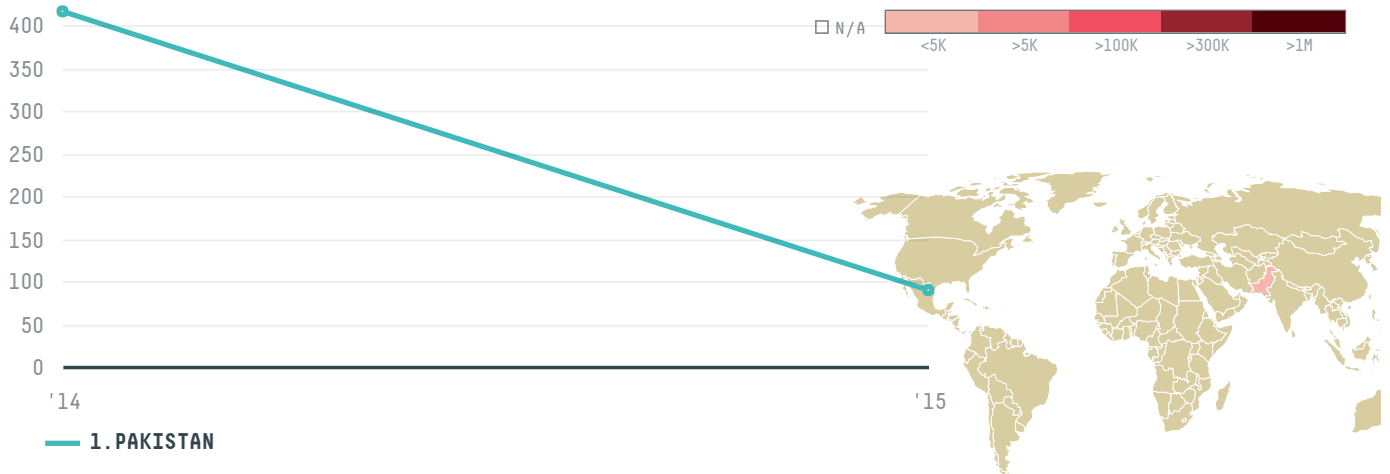

TOP DESTINATION COUNTRIES OF PALM OIL EXPORTED BY KRIPA JAYA SENTOSA:

This website uses cookies to provide you with an improved user experience. By continuing to browse this site, you consent to the use of cookies and similar technologies. Please visit our [privacy policy](#) for further details.

I AGREE