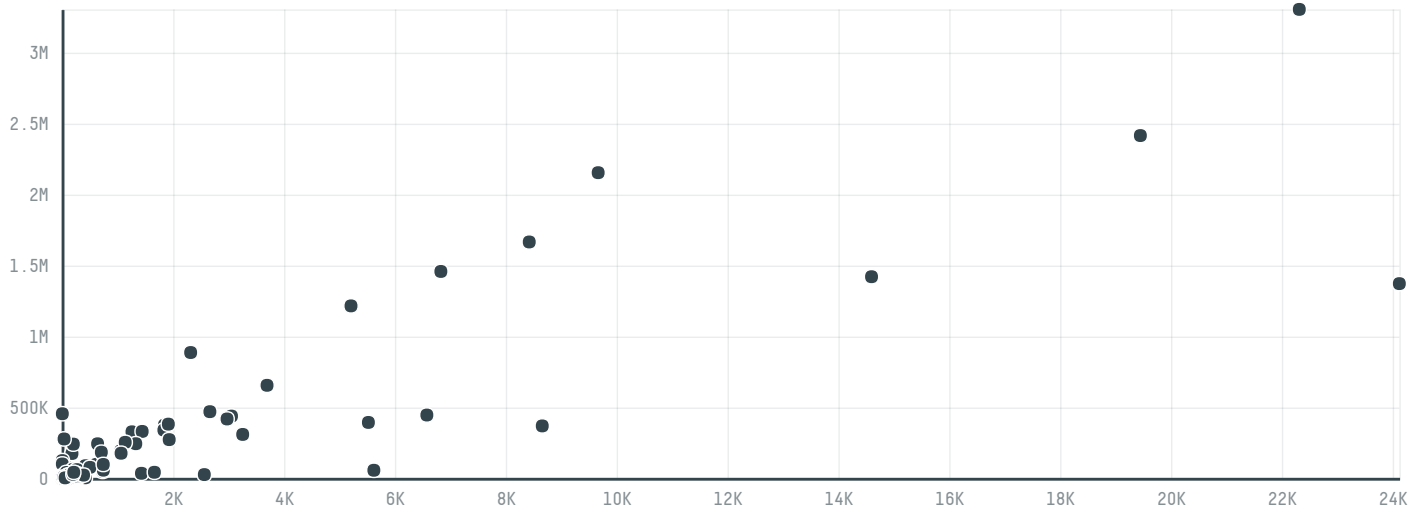

I AGREE

Trase is a partnership between

 Stockholm Environment Institute

 Global Canopy Programme

In collaboration with

 vizzuality

 The European Forest Institute

and many other organizations and individuals.