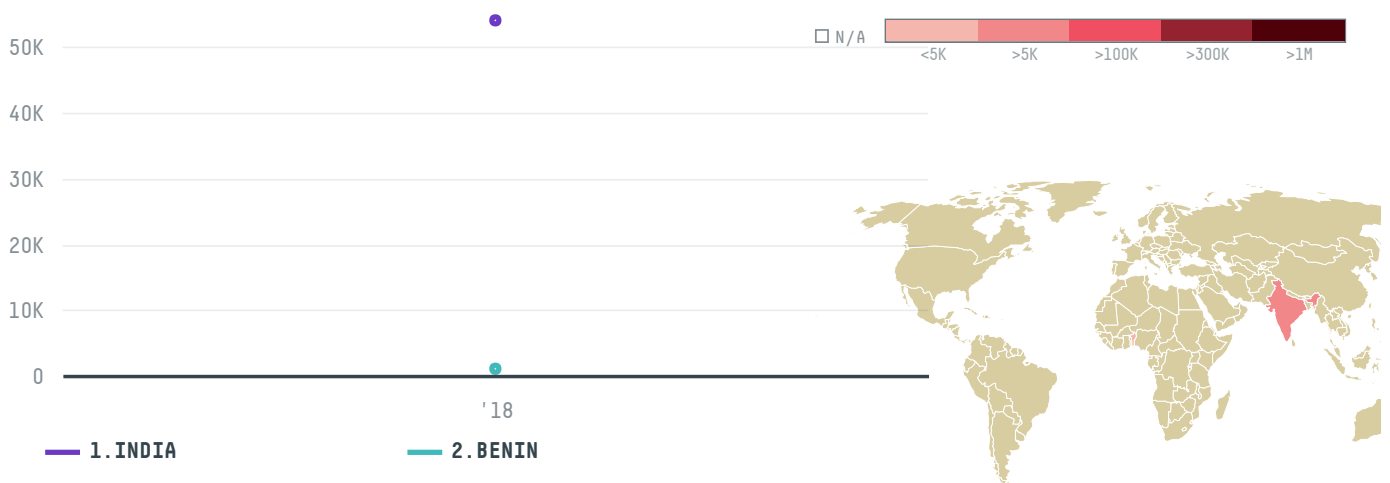

TOP DESTINATION COUNTRIES OF PALM OIL EXPORTED BY BERKAT SAWIT UTAMA:

This website uses cookies to provide you with an improved user experience. By continuing to browse this site, you consent to the use of cookies and similar technologies. Please visit our [privacy policy](#) for further details.

I AGREE