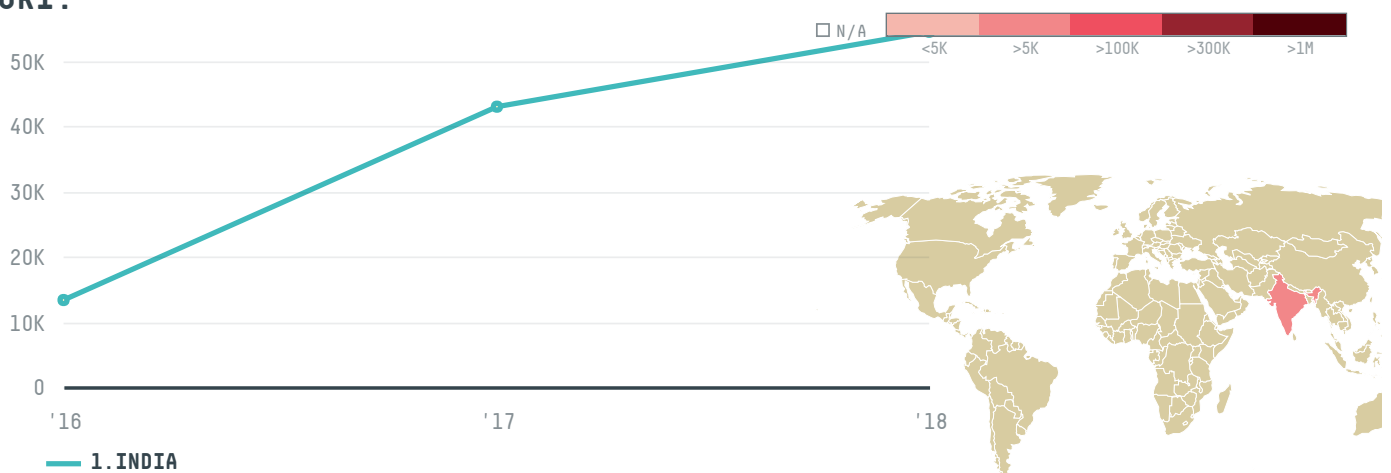

TOP DESTINATION COUNTRIES OF PALM OIL EXPORTED BY AUSTINDO NUSANTARA JAYA AGRI:

This website uses cookies to provide you with an improved user experience. By continuing to browse this site, you consent to the use of cookies and similar technologies. Please visit our [privacy policy](#) for further details.

I AGREE