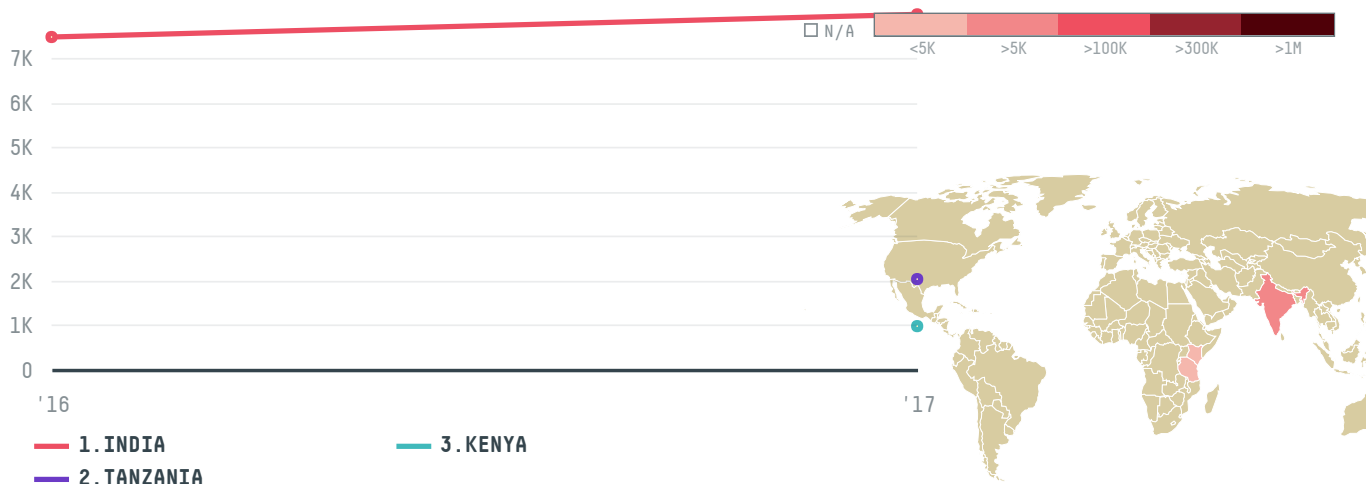

trase

MEKAR SARI ALAM LESTARI

ACTIVITY

Exporter

COMMODITY

Palm oil

COUNTRY

Indonesia

YEAR

2017

MEKAR SARI ALAM LESTARI was the 105th largest exporter of palm oil from INDONESIA in 2017, accounting for 11 thousand tons. This is a 47% increase vs the previous year. As an exporter, MEKAR SARI ALAM LESTARI sources from 1 kabupatens, or 100% of the palm oil production kabupatens. The main destination of the palm oil exported by MEKAR SARI ALAM LESTARI is INDIA, accounting for 72% of the total.

TOP DESTINATION COUNTRIES OF PALM OIL EXPORTED BY MEKAR SARI ALAM LESTARI:

This website uses cookies to provide you with an improved user experience. By continuing to browse this site, you consent to the use of cookies and similar technologies. Please visit our [privacy policy](#) for further details.

I AGREE

Trase is a partnership
between

 Stockholm Environment Institute

 Global Canopy Programme

In collaboration with

 vizzuality

 The European Forest Institute

and many other organizations
and individuals.