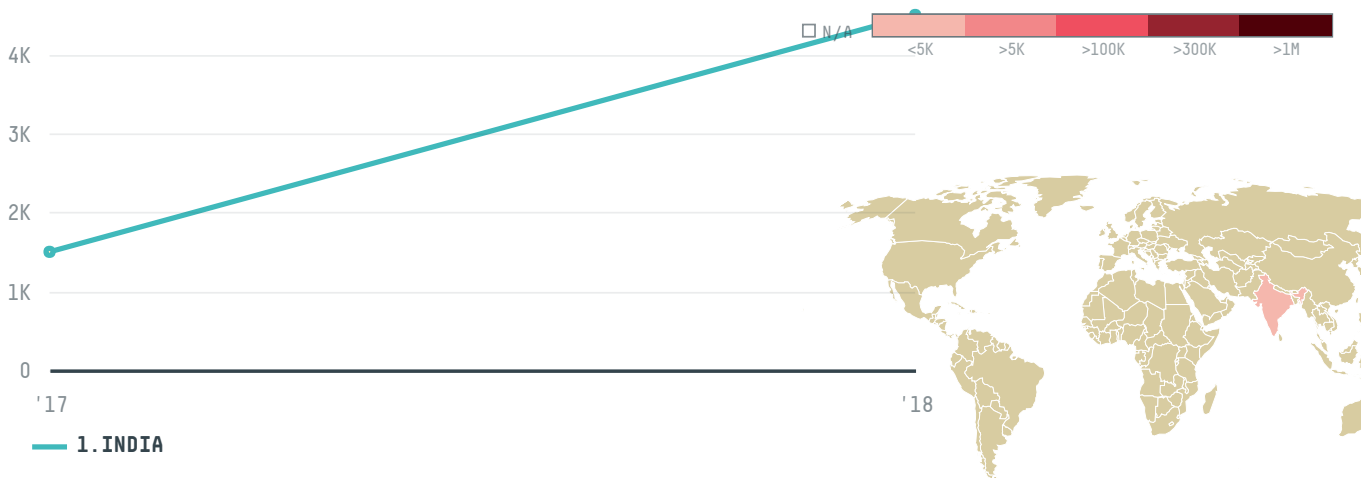

TOP DESTINATION COUNTRIES OF PALM OIL EXPORTED BY SUMATERA MAKMUR LESTARI:

This website uses cookies to provide you with an improved user experience. By continuing to browse this site, you consent to the use of cookies and similar technologies. Please visit our [privacy policy](#) for further details.

I AGREE