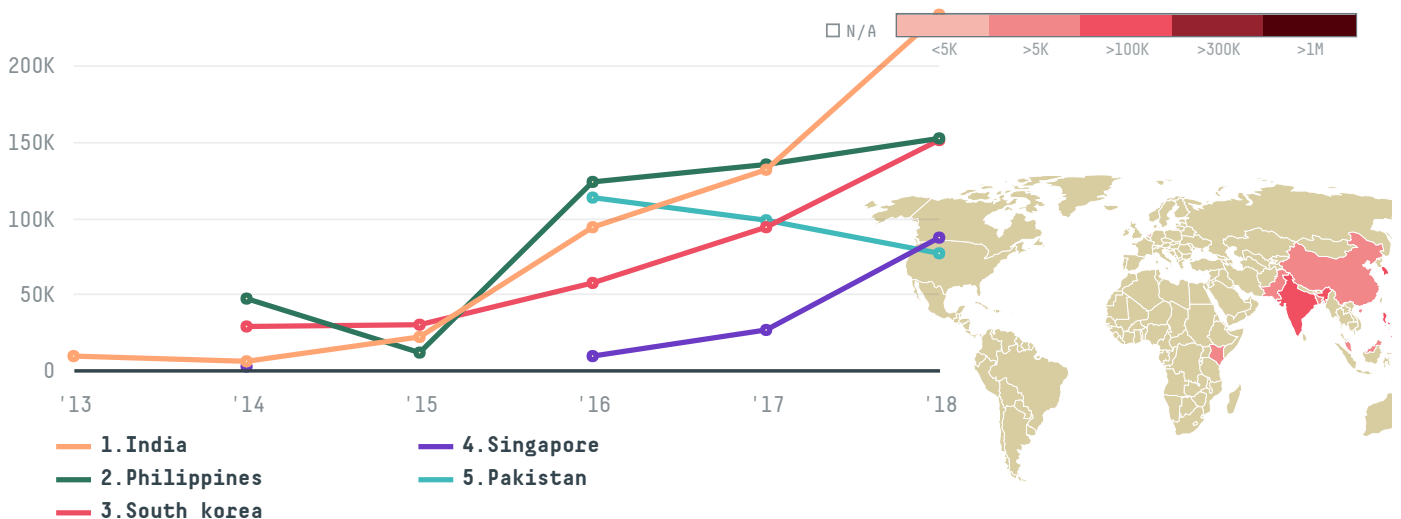

TOP DESTINATION COUNTRIES OF PALM OIL EXPORTED BY ASTRA AGRO LESTARI:

This website uses cookies to provide you with an improved user experience. By continuing to browse this site, you consent to the use of cookies and similar technologies. Please visit our [privacy policy](#) for further details.

I AGREE