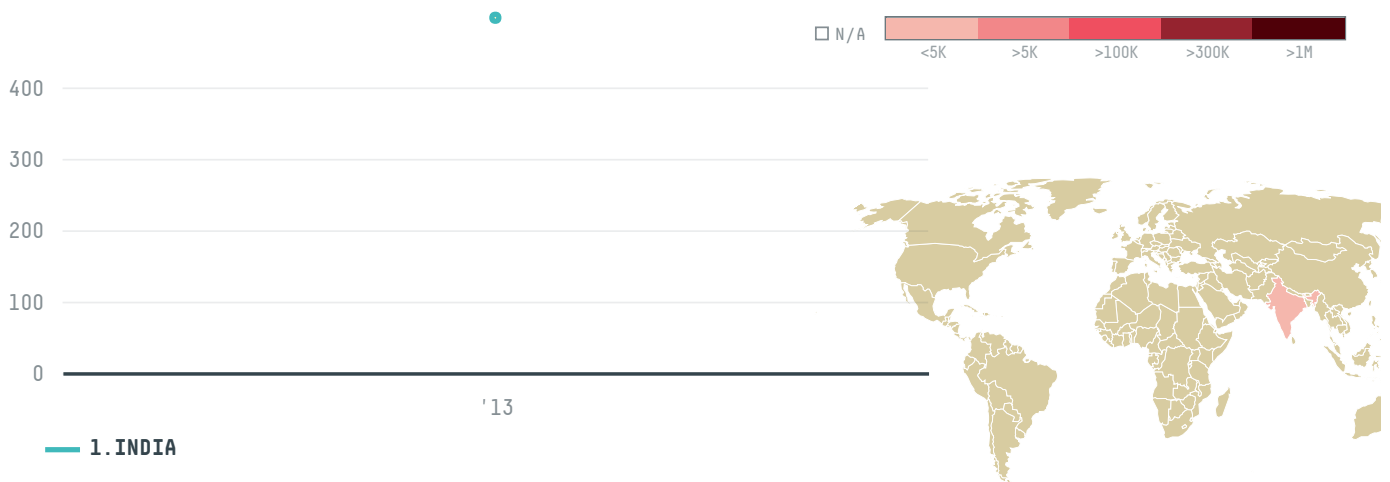

TOP DESTINATION COUNTRIES OF PALM OIL EXPORTED BY AGRICINAL:

This website uses cookies to provide you with an improved user experience. By continuing to browse this site, you consent to the use of cookies and similar technologies. Please visit our [privacy policy](#) for further details.

I AGREE