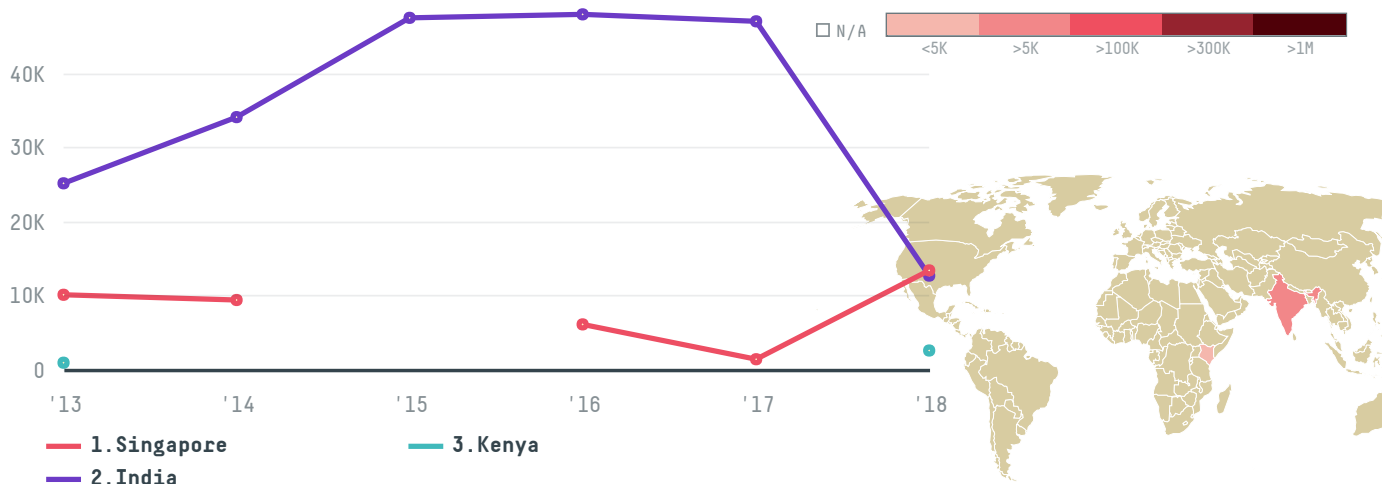

TOP DESTINATION COUNTRIES OF PALM OIL EXPORTED BY SUMATERA JAYA AGRO LESTARI:

This website uses cookies to provide you with an improved user experience. By continuing to browse this site, you consent to the use of cookies and similar technologies. Please visit our [privacy policy](#) for further details.

I AGREE