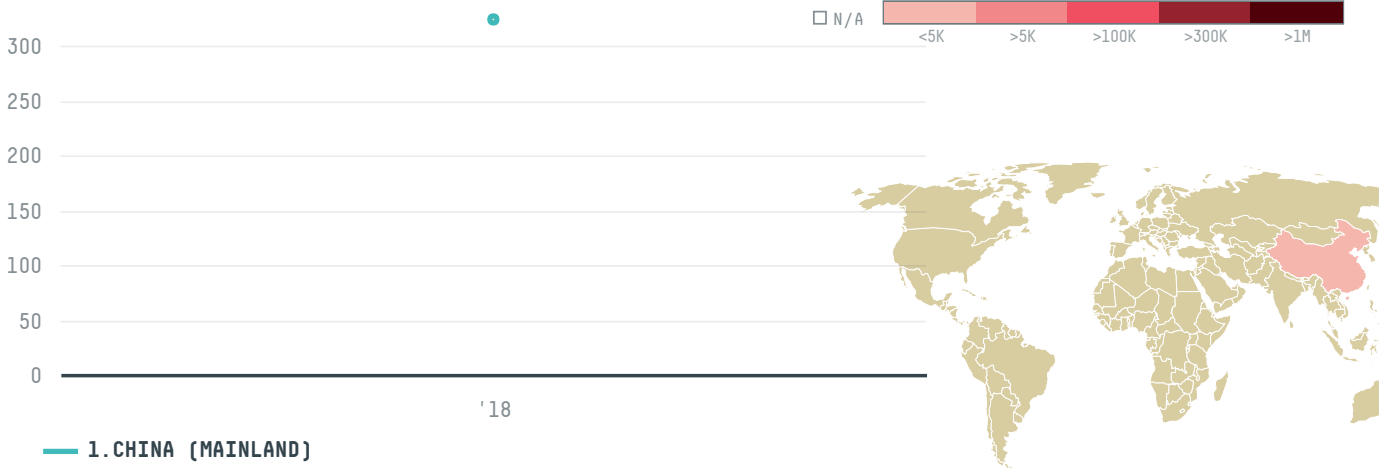

ENTERPRISES CO.

Trase is a partnership between

Stockholm Environment
Institute

Global Canopy
Programme

In close collaboration with many others.

This website uses cookies to provide you with an improved user experience. By continuing to browse this site, you consent to the use of cookies and similar technologies. Please visit our [privacy policy](#) for further details.

I understand